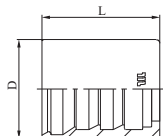

### M00110/M00120

SKIVE FERRULE FOR WIRE BRAID HOSES

PART. REF.	HOSE BORE			DIMENSIONS mm					
	DN	inch	Size	D	L				
M00120-03	5	3/16"	- 03	17,0	23,9				
M00120-04	6	1/4"	- 04	19,5	28,0				
M00120-05	8	5/16"	- 05	20,0	28,6				
M00120-06	10	3/8"	- 06	23,0	30,0				
M00120-08	12	1/2"	- 08	26,7	32,0				
M00120-10	16	5/8"	- 10	32,0	38,0				
M00120-12	19	3/4"	- 12	35,8	41,7				
M00120-16	25	1"	- 16	43,0	47,0				
M00110-20	31	1.1/4"	- 20	50,5	59,0				
M00110-24	38	1.1/2"	- 24	57,0	70,0				
M00110-32	51	1"	- 32	70,0	72,0				

### M00910/M00920

SKIVE FERRULE FOR WIRE BRAID AND SPIRAL HOSES

PART. REF.	HOSE BORE			DIMENSIONS mm					
	DN	inch	Size	D	L				
M00910-03	5	3/16"	- 03	20,6	26,0				
M00910-04	6	1/4"	- 04	22,0	30,0				
M00910-05	8	5/16"	- 05	24,0	31,0				
M00910-06	10	3/8"	- 06	26,0	33,0				
M00910-08	12	1/2"	- 08	30,0	34,0				
M00910-10	16	5/8"	- 10	33,0	39,0				
M00920-12	19	3/4"	- 12	38,0	40,0				
M00920-16	25	1"	- 16	46,0	54,0				
M00920-20	31	1.1/4"	- 20	57,0	60,0				
M00910-24	38	1.1/2"	- 24	65,0	70,0				
M00910-32	51	2"	- 32	79,0	72,0				