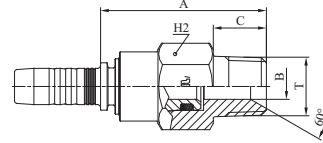

MULTIFIT TYPE

SAE STANDARD CONNECTIONS

M14110R*

NPTF SWIVEL MALE 60° CONE SEAT - SAE J516/J514

| PART. REF. | HOSE BORE | | | THREAD | DIMENSIONS mm | | | | |
|---------------|-----------|------|------|-----------|---------------|------|------|---|----------------|
| | DN | inch | Size | | T | B | A | C | H ₂ |
| M14110-04-02R | 6 | 1/4" | - 04 | 1/8" - 27 | 3,0 | 41,9 | 10,0 | | 17 |
| M14110-04-04R | 6 | 1/4" | - 04 | 1/4" - 18 | 4,0 | 46,4 | 14,5 | | 17 |
| M14110-04-06R | 6 | 1/4" | - 04 | 3/8" - 18 | 7,0 | 46,4 | 14,5 | | 19 |
| M14110-06-04R | 10 | 3/8" | - 06 | 1/4" - 18 | 4,0 | 50,5 | 14,5 | | 22 |
| M14110-06-06R | 10 | 3/8" | - 06 | 3/8" - 18 | 7,0 | 50,5 | 14,5 | | 22 |
| M14110-06-08R | 10 | 3/8" | - 06 | 1/2" - 14 | 9,3 | 55,2 | 19,2 | | 24 |
| M14110-08-06R | 12 | 1/2" | - 08 | 3/8" - 18 | 7,0 | 51,5 | 14,5 | | 27 |
| M14110-08-08R | 12 | 1/2" | - 08 | 1/2" - 14 | 9,3 | 59,0 | 19,2 | | 27 |
| M14110-12-12R | 19 | 3/4" | - 12 | 3/4" - 14 | 16,0 | 57,9 | 19,2 | | 32 |
| M14110-16-16R | 25 | 1" | - 16 | 1" - 11,5 | 19,8 | 65,8 | 24,2 | | 38 |

* Not to be used as a live swivel

M22812

NPSM FEMALE 60° CONE - SAE J516/J514 (THRUST-WIRE NUT)

| PART. REF. | HOSE BORE | | | THREAD | DIMENSIONS mm | | | | |
|--------------|-----------|------|------|-----------|---------------|------|------|---|----------------|
| | DN | inch | Size | | T | B | A | C | H ₂ |
| M22812-04-04 | 6 | 1/4" | - 04 | 1/4" - 18 | 4,0 | 17,5 | 4,2 | | 19 |
| M22812-06-04 | 10 | 3/8" | - 06 | 1/4" - 18 | 4,0 | 18,0 | 4,2 | | 19 |
| M22812-06-06 | 10 | 3/8" | - 06 | 3/8" - 18 | 7,0 | 20,9 | 6,0 | | 22 |
| M22812-08-08 | 12 | 1/2" | - 08 | 1/2" - 14 | 9,3 | 22,8 | 6,5 | | 27 |
| M22812-12-12 | 19 | 3/4" | - 12 | 3/4" - 14 | 15,0 | 24,5 | 9,0 | | 32 |
| M22812-16-16 | 25 | 1" | - 16 | 1" - 11,5 | 19,8 | 27,3 | 10,5 | | 38 |