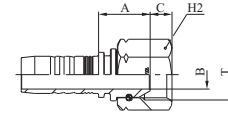

MULTIFIT TYPE

SAE STANDARD CONNECTIONS

M14110R*

NPTF SWIVEL MALE 60° CONE SEAT - SAE J516/J514

| PART. REF. | HOSE BORE | | | THREAD | DIMENSIONS mm | | | | |
|---------------|-----------|------|------|-----------|---------------|------|------|---|----------------|
| | DN | inch | Size | | T | B | A | C | H ₂ |
| M14110-04-02R | 6 | 1/4" | - 04 | 1/8" - 27 | 3,0 | 41,9 | 10,0 | | 17 |
| M14110-04-04R | 6 | 1/4" | - 04 | 1/4" - 18 | 4,0 | 46,4 | 14,5 | | 17 |
| M14110-04-06R | 6 | 1/4" | - 04 | 3/8" - 18 | 7,0 | 46,4 | 14,5 | | 19 |
| M14110-06-04R | 10 | 3/8" | - 06 | 1/4" - 18 | 4,0 | 50,5 | 14,5 | | 22 |
| M14110-06-06R | 10 | 3/8" | - 06 | 3/8" - 18 | 7,0 | 50,5 | 14,5 | | 22 |
| M14110-06-08R | 10 | 3/8" | - 06 | 1/2" - 14 | 9,3 | 55,2 | 19,2 | | 24 |
| M14110-08-06R | 12 | 1/2" | - 08 | 3/8" - 18 | 7,0 | 51,5 | 14,5 | | 27 |
| M14110-08-08R | 12 | 1/2" | - 08 | 1/2" - 14 | 9,3 | 59,0 | 19,2 | | 27 |
| M14110-12-12R | 19 | 3/4" | - 12 | 3/4" - 14 | 16,0 | 57,9 | 19,2 | | 32 |
| M14110-16-16R | 25 | 1" | - 16 | 1" - 11,5 | 19,8 | 65,8 | 24,2 | | 38 |

* Not to be used as a live swivel

M22812

NPSM FEMALE 60° CONE - SAE J516/J514 (THRUST-WIRE NUT)

| PART. REF. | HOSE BORE | | | THREAD | DIMENSIONS mm | | | | |
|--------------|-----------|------|------|-----------|---------------|------|------|---|----------------|
| | DN | inch | Size | | T | B | A | C | H ₂ |
| M22812-04-04 | 6 | 1/4" | - 04 | 1/4" - 18 | 4,0 | 17,5 | 4,2 | | 19 |
| M22812-06-04 | 10 | 3/8" | - 06 | 1/4" - 18 | 4,0 | 18,0 | 4,2 | | 19 |
| M22812-06-06 | 10 | 3/8" | - 06 | 3/8" - 18 | 7,0 | 20,9 | 6,0 | | 22 |
| M22812-08-08 | 12 | 1/2" | - 08 | 1/2" - 14 | 9,3 | 22,8 | 6,5 | | 27 |
| M22812-12-12 | 19 | 3/4" | - 12 | 3/4" - 14 | 15,0 | 24,5 | 9,0 | | 32 |
| M22812-16-16 | 25 | 1" | - 16 | 1" - 11,5 | 19,8 | 27,3 | 10,5 | | 38 |