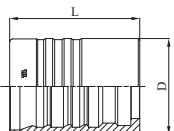

M01500

DOUBLE SKIVE FERRULE FOR HEAVY DUTY SPIRAL HOSES (4 PLY)

| PART. REF. | HOSE BORE | | | DIMENSIONS mm | | | | | |
|------------|-----------|--------|------|---------------|-------|--|--|--|--|
| | DN | inch | Size | D | L | | | | |
| M01500-10 | 16 | 5/8" | - 10 | 35,0 | 40,9 | | | | |
| M01500-12 | 19 | 3/4" | - 12 | 40,0 | 51,4 | | | | |
| M01500-16 | 25 | 1" | - 16 | 48,0 | 64,5 | | | | |
| M01500-20 | 31 | 1.1/4" | - 20 | 57,0 | 84,0 | | | | |
| M01500-24 | 38 | 1.1/2" | - 24 | 64,3 | 94,0 | | | | |
| M01500-32 | 51 | 2" | - 32 | 83,5 | 107,0 | | | | |

M01600

DOUBLE SKIVE FERRULE FOR HEAVY DUTY SPIRAL HOSES (6 PLY)

| PART. REF. | HOSE BORE | | | DIMENSIONS mm | | | | | |
|------------|-----------|--------|------|---------------|------|--|--|--|--|
| | DN | inch | Size | D | L | | | | |
| M01600-20 | 31 | 1.1/4" | - 20 | 60,0 | 85,0 | | | | |
| M01600-24 | 38 | 1.1/2" | - 24 | 68,0 | 96,0 | | | | |

M01800

DOUBLE SKIVE FERRULE FOR EXTRA DUTY SPIRAL HOSES (6 PLY)

| PART. REF. | HOSE BORE | | | DIMENSIONS mm | | | | | |
|------------|-----------|--------|------|---------------|-------|--|--|--|--|
| | DN | inch | Size | D | L | | | | |
| M01800-20 | 31 | 1.1/4" | - 20 | 64,5 | 88,2 | | | | |
| M01800-32 | 51 | 2" | - 32 | 86,5 | 108,0 | | | | |