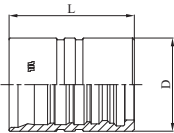

M01500

DOUBLE SKIVE FERRULE FOR HEAVY DUTY SPIRAL HOSES (4 PLY)

| PART. REF. | HOSE BORE | | | DIMENSIONS mm | | | | | |
|------------|-----------|--------|------|---------------|-------|--|--|--|--|
| | DN | inch | Size | D | L | | | | |
| M01500-10 | 16 | 5/8" | - 10 | 35,0 | 40,9 | | | | |
| M01500-12 | 19 | 3/4" | - 12 | 40,0 | 51,4 | | | | |
| M01500-16 | 25 | 1" | - 16 | 48,0 | 64,5 | | | | |
| M01500-20 | 31 | 1.1/4" | - 20 | 57,0 | 84,0 | | | | |
| M01500-24 | 38 | 1.1/2" | - 24 | 64,3 | 94,0 | | | | |
| M01500-32 | 51 | 2" | - 32 | 83,5 | 107,0 | | | | |

M01600

DOUBLE SKIVE FERRULE FOR HEAVY DUTY SPIRAL HOSES (6 PLY)

| PART. REF. | HOSE BORE | | | DIMENSIONS mm | | | | | |
|------------|-----------|--------|------|---------------|------|--|--|--|--|
| | DN | inch | Size | D | L | | | | |
| M01600-20 | 31 | 1.1/4" | - 20 | 60,0 | 85,0 | | | | |
| M01600-24 | 38 | 1.1/2" | - 24 | 68,0 | 96,0 | | | | |

M01800

DOUBLE SKIVE FERRULE FOR EXTRA DUTY SPIRAL HOSES (6 PLY)

| PART. REF. | HOSE BORE | | | DIMENSIONS mm | | | | | |
|------------|-----------|--------|------|---------------|-------|--|--|--|--|
| | DN | inch | Size | D | L | | | | |
| M01800-20 | 31 | 1.1/4" | - 20 | 64,5 | 88,2 | | | | |
| M01800-32 | 51 | 2" | - 32 | 86,5 | 108,0 | | | | |