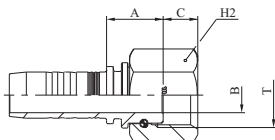

MULTIFIT TYPE

BS STANDARD CONNECTIONS

M20612

BSP FEMALE FLAT SEAT (THRUST-WIRE NUT)

M20613

BSP FEMALE FLAT SEAT (SLIP-ON NUT)

PART. REF.	HOSE BORE			THREAD	DIMENSIONS mm				
	DN	inch	Size		T	B	A	C	H ₂
M20613-04-04	6	1/4"	- 04	1/4" - 19	4,0	14,5	7,9		19
M20613-05-06	8	5/16"	- 05	3/8" - 19	7,0	16,0	9,0		22
M20613-06-06	10	3/8"	- 06	3/8" - 19	7,0	16,6	9,0		22
M20613-06-08	10	3/8"	- 06	1/2" - 14	9,3	17,5	9,8		27
M20613-08-08	12	1/2"	- 08	1/2" - 14	9,3	17,9	9,8		27
M20612-08-12	12	1/2"	- 08	3/4" - 14	15,0	20,9	11,5		32
M20612-10-12	16	5/8"	- 10	3/4" - 14	15,0	20,7	11,5		32
M20612-12-12	19	3/4"	- 12	3/4" - 14	15,0	22,0	11,5		32
M20612-12-16	19	3/4"	- 12	1" - 11	19,8	23,5	13,0		38
M20612-16-16	25	1"	- 16	1" - 11	19,8	24,8	13,0		38