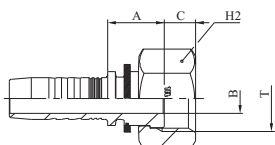

MULTIFIT TYPE

BS STANDARD CONNECTIONS

M20612

BSP FEMALE FLAT SEAT (THRUST-WIRE NUT)

M20613

BSP FEMALE FLAT SEAT (SLIP-ON NUT)

PART. REF.	HOSE BORE			THREAD	DIMENSIONS mm				
	DN	inch	Size		T	B	A	C	H ₂
M20613-04-04	6	1/4"	- 04	1/4" - 19	4,0	14,5	7,9		19
M20613-05-06	8	5/16"	- 05	3/8" - 19	7,0	16,0	9,0		22
M20613-06-06	10	3/8"	- 06	3/8" - 19	7,0	16,6	9,0		22
M20613-06-08	10	3/8"	- 06	1/2" - 14	9,3	17,5	9,8		27
M20613-08-08	12	1/2"	- 08	1/2" - 14	9,3	17,9	9,8		27
M20612-08-12	12	1/2"	- 08	3/4" - 14	15,0	20,9	11,5		32
M20612-10-12	16	5/8"	- 10	3/4" - 14	15,0	20,7	11,5		32
M20612-12-12	19	3/4"	- 12	3/4" - 14	15,0	22,0	11,5		32
M20612-12-16	19	3/4"	- 12	1" - 11	19,8	23,5	13,0		38
M20612-16-16	25	1"	- 16	1" - 11	19,8	24,8	13,0		38