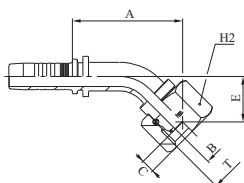

### M20842

45° BSP O-RING FEMALE SWEPT ELBOW 60° CONE BS5200 / ISO 12151-6 (THRUST-WIRE NUT)

### M20843

45° BSP O-RING FEMALE SWEPT ELBOW 60° CONE BS5200 / ISO 12151-6 (SLIP-ON NUT)

PART. REF.	HOSE BORE			THREAD	DIMENSIONS mm					
	DN	inch	Size		T	B	A	C	E	H <sub>2</sub>
M20843-04-04	6	1/4"	- 04	1/4" -19	4,0	36,0	4,9	15,0		19
M20843-06-06	10	3/8"	- 06	3/8" -19	7,0	44,5	6,1	18,5		22
M20843-08-08	12	1/2"	- 08	1/2" -14	9,3	52,0	6,5	20,5		27
M20842-10-10	16	5/8"	- 10	5/8" -14	12,5	63,5	9,7	27,5		30
M20842-12-12	19	3/4"	- 12	3/4" -14	15,5	71,0	8,5	29,0		32
M20842-16-12	25	1"	- 16	3/4" -14	15,0	79,5	8,5	29,0		32
M20842-16-16	25	1"	- 16	1" -11	19,8	90,5	10,6	35,6		38
M20842-16-20	25	1"	- 16	1.1/4" - 11	26,0	93,0	10,5	38,0		50
M20842-20-20	31	1.1/4"	- 20	1.1/4" - 11	26,0	101,5	10,5	39,0		50
M20842-20-24	31	1.1/4"	- 20	1.1/2" - 11	32,0	118,5	12,5	40,5		60
M20842-24-20	38	1.1/2"	- 24	1.1/4" - 11	26,0	106,5	10,5	42,0		50
M20842-24-24	38	1.1/2"	- 24	1.1/2" -11	32,0	118,0	12,5	45,0		60
M20842-32-32	51	2"	- 32	2" -11	42,0	134,0	16,1	47,0		70