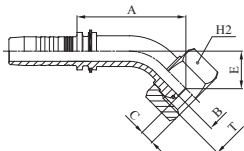

### M20842

45° BSP O-RING FEMALE SWEPT ELBOW 60° CONE BS5200 / ISO 12151-6 (THRUST-WIRE NUT)

### M20843

45° BSP O-RING FEMALE SWEPT ELBOW 60° CONE BS5200 / ISO 12151-6 (SLIP-ON NUT)

PART. REF.	HOSE BORE			THREAD	DIMENSIONS mm					
	DN	inch	Size		T	B	A	C	E	H <sub>2</sub>
M20843-04-04	6	1/4"	- 04	1/4" -19	4,0	36,0	4,9	15,0		19
M20843-06-06	10	3/8"	- 06	3/8" -19	7,0	44,5	6,1	18,5		22
M20843-08-08	12	1/2"	- 08	1/2" -14	9,3	52,0	6,5	20,5		27
M20842-10-10	16	5/8"	- 10	5/8" -14	12,5	63,5	9,7	27,5		30
M20842-12-12	19	3/4"	- 12	3/4" -14	15,5	71,0	8,5	29,0		32
M20842-16-12	25	1"	- 16	3/4" -14	15,0	79,5	8,5	29,0		32
M20842-16-16	25	1"	- 16	1" -11	19,8	90,5	10,6	35,6		38
M20842-16-20	25	1"	- 16	1.1/4" - 11	26,0	93,0	10,5	38,0		50
M20842-20-20	31	1.1/4"	- 20	1.1/4" - 11	26,0	101,5	10,5	39,0		50
M20842-20-24	31	1.1/4"	- 20	1.1/2" - 11	32,0	118,5	12,5	40,5		60
M20842-24-20	38	1.1/2"	- 24	1.1/4" - 11	26,0	106,5	10,5	42,0		50
M20842-24-24	38	1.1/2"	- 24	1.1/2" -11	32,0	118,0	12,5	45,0		60
M20842-32-32	51	2"	- 32	2" -11	42,0	134,0	16,1	47,0		70