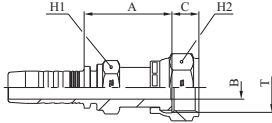

M22411

ORFS FEMALE - SAE J516 / ISO 12151-1 PULLBACK TYPE (CRIMPED BACK-NUT)

PART. REF.	HOSE BORE			THREAD	DIMENSIONS mm					
	DN	inch	Size		T	B	A	C	H1	H2
M22411-04-04	6	1/4"	- 04	9/16" - 18	4,0	27,5	8,0		13	19
M22411-04-06	6	1/4"	- 04	11/16" - 16	7,0	30,0	9,5		16	22
M22411-04-08	6	1/4"	- 04	13/16" - 16	9,3	34,5	11,0		19	24
M22411-05-04	8	5/16"	- 05	9/16" - 18	4,0	28,5	8,0		16	19
M22411-05-06	8	5/16"	- 05	11/16" - 16	7,0	30,5	9,5		16	22
M22411-06-04	10	3/8"	- 06	9/16" - 18	4,0	29,0	8,0		16	19
M22411-06-06	10	3/8"	- 06	11/16" - 16	7,0	31,1	9,5		16	22
M22411-06-08	10	3/8"	- 06	13/16" - 16	9,3	35,6	11,0		19	24
M22411-08-06	12	1/2"	- 08	11/16" - 16	7,0	31,9	9,5		19	22
M22411-08-08	12	1/2"	- 08	13/16" - 16	9,3	35,9	11,0		19	24
M22411-08-10	12	1/2"	- 08	1" - 14	11,5	38,4	13,5		24	30
M22411-08-12	12	1/2"	- 08	1.3/16" - 12	13,9	41,9	14,5		28	36
M22411-10-08	16	5/8"	- 10	1.3/16" - 16	9,3	36,0	11,0		24	24
M22411-10-10	16	5/8"	- 10	1" - 14	11,5	38,7	13,5		24	30
M22411-10-12	16	5/8"	- 10	1.3/16" - 12	13,9	42,0	14,5		28	36
M22411-12-10	19	3/4"	- 12	1" - 14	11,5	41,0	13,5		28	30
M22411-12-12	19	3/4"	- 12	1.3/16" - 12	13,9	43,5	14,5		28	36
M22411-12-16	19	3/4"	- 12	1.7/16" - 12	19,8	45,5	15,0		36	41
M22411-16-12	25	1"	- 16	1.3/16" - 12	13,9	45,8	14,5		36	36
M22411-16-16	25	1"	- 16	1.7/16" - 12	19,8	46,3	15,0		36	41
M22411-16-20	25	1"	- 16	1.11/16" - 12	26,0	49,5	14,8		41	50
M22411-20-20	31	1.1/4"	- 20	1.11/16" - 12	26,0	49,0	14,8		41	50
M22411-24-24	38	1.1/2"	- 24	2" - 12	32,0	54,0	15,8		50	60