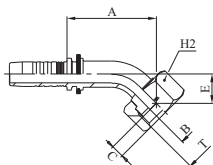

MULTIFIT TYPE

SAE STANDARD CONNECTIONS

M22441

45° ORFS FEMALE SWEPT ELBOW - SAE J516 / ISO 12151-1 (CRIMPED-BACK NUT)

M22443

45° ORFS FEMALE SWEPT ELBOW - SAE J516 / ISO 12151-1 (SLIP-ON NUT)

PART. REF.	HOSE BORE			THREAD	DIMENSIONS mm					
	DN	inch	Size		T	B	A	C	E	H ₂
M22443-04-04	6	1/4"	- 04	9/16" - 18	4,0	31,0	8,2	10,5		17
M22443-04-06	6	1/4"	- 04	11/16" - 16	7,0	31,0	9,5	10,5		22
M22443-05-06	8	5/16"	- 05	11/16" - 16	7,0	34,0	9,5	10,5		22
M22443-06-06	10	3/8"	- 06	11/16" - 16	7,0	32,5	9,5	11,0		22
M22443-06-08	10	3/8"	- 06	13/16" - 16	9,3	34,0	11,0	12,5		24
M22441-08-06	12	1/2"	- 08	11/16" - 16	7,0	33,0	9,5	11,0		22
M22443-08-08	12	1/2"	- 08	13/16" - 16	9,3	42,0	11,0	13,0		24
M22443-08-10	12	1/2"	- 08	1" - 14	11,5	42,0	13,5	13,5		30
M22443-08-12	12	1/2"	- 08	1.3/16" - 12	13,9	46,5	14,5	18,5		36
M22443-10-10	16	5/8"	- 10	1" - 14	11,5	49,0	13,5	16,0		30
M22443-10-12	16	5/8"	- 10	1.3/16" - 12	13,9	51,5	14,5	18,5		36
M22441-12-10	19	3/4"	- 12	1" - 14	11,5	50,5	13,5	16,5		30
M22443-12-12	19	3/4"	- 12	1.3/16" - 12	13,9	60,5	14,5	21,5		36
M22443-12-16	19	3/4"	- 12	1.7/16" - 12	19,8	61,0	14,8	21,0		41
M22441-16-12	25	1"	- 16	1.3/16" - 12	14,5	66,0	14,5	21,0		36
M22443-16-16	25	1"	- 16	1.7/16" - 12	19,8	72,0	14,8	23,5		41
M22443-16-20	25	1"	- 16	1.11/16" - 12	26,0	74,0	14,8	25,2		50
M22443-20-20	31	1.1/4"	- 20	1.11/16" - 12	26,0	82,0	14,8	27,0		50
M22443-24-24	38	1.1/2"	- 24	2" - 12	32,0	98,0	14,8	31,5		60