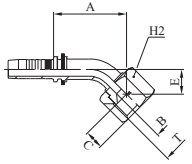

M22542
45° JIC FEMALE SWEPT ELBOW 37° CONE SEAT - SAE J516 / ISO 12151-5 (THRUST-WIRE NUT)

M22543
45° JIC FEMALE SWEPT ELBOW 37° CONE SEAT - SAE J516 / ISO 12151-5 (SLIP-ON NUT)

PART. REF.	HOSE BORE			THREAD	DIMENSIONS mm					
	DN	inch	Size		T	B	A	C	E	H ₂
M22542-03-04	5	3/16"	- 03	7/16" - 20	4,0	35,0	8,2	14,5		17
M22542-04-04	6	1/4"	- 04	7/16" - 20	4,0	35,5	8,2	14,5		17
M22542-04-05	6	1/4"	- 04	1/2" - 20	4,0	35,7	9,2	14,5		17
M22543-04-06	6	1/4"	- 04	9/16" - 18	4,0	35,5	9,8	14,0		19
M22542-05-05	8	5/16"	- 05	1/2" - 20	5,5	37,5	9,2	14,5		17
M22542-05-06	8	5/16"	- 05	9/16" - 18	7,0	38,0	9,2	14,5		19
M22542-06-06	10	3/8"	- 06	9/16" - 18	7,0	42,0	9,2	16,5		19
M22543-06-08	10	3/8"	- 06	3/4" - 16	7,0	41,0	10,7	14,0		22
M22543-06-10	10	3/8"	- 06	7/8" - 14	9,3	42,5	12,4	15,5		27
M22542-08-08	12	1/2"	- 08	3/4" - 16	9,3	52,0	10,2	20,0		22
M22543-08-10	12	1/2"	- 08	7/8" - 14	9,3	49,5	12,4	17,0		27
M22543-08-12	12	1/2"	- 08	1.1/16" - 12	12,5	50,0	13,8	17,0		32
M22542-10-10	16	5/8"	- 10	7/8" - 14	12,5	62,0	12,3	25,5		27
M22543-10-12	16	5/8"	- 10	1.1/16" - 12	12,5	60,0	13,8	24,0		32
M22542-12-12	19	3/4"	- 12	1.1/16" - 12	15,0	70,0	14,2	27,5		32
M22542-12-14	19	3/4"	- 12	1.3/16" - 12	15,0	69,0	14,8	27,5		36
M22542-12-16	19	3/4"	- 12	1.5/16" - 12	19,8	70,0	15,2	27,5		38
M22542-16-12	25	1"	- 16	1.1/16" - 12	15,0	72,5	14,2	27,5		32
M22542-16-16	25	1"	- 16	1.5/16" - 12	19,8	86,0	15,2	32,0		38
M22542-16-20	25	1"	- 16	1.5/8" - 12	26,0	90,0	16,2	36,0		50
M22542-20-20	31	1.1/4"	- 20	1.5/8" - 12	26,0	103,5	16,2	41,5		50
M22542-20-24	31	1.1/4"	- 20	1.7/8" - 12	32,0	106,5	18,8	44,5		60
M22542-24-24	38	1.1/2"	- 24	1.7/8" - 12	32,0	119,0	18,8	46,5		60
M22542-32-32	51	2"	- 32	2.1/2" - 12	44,0	163,0	24,0	68,0		75