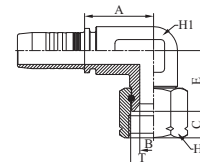

MULTIFIT TYPE

SAE STANDARD CONNECTIONS

M22582F

90° JIC FEMALE COMPACT ELBOW 37° CONE SEAT
SAE J516 / ISO 12151-5 (THRUST-WIRE NUT)

PART. REF.	HOSE BORE			THREAD	DIMENSIONS mm					
	DN	inch	Size		T	B	A	C	E	H ₁
M22582-04-04F	6	1/4"	-04	7/16" - 20	4,0	20,0	8,2	20,5	14	17
M22582-04-06F	6	1/4"	-04	9/16" - 18	7,0	20,0	9,2	21,5	14	19
M22582-06-06F	10	3/8"	-06	9/16" - 18	7,0	23,1	9,2	24,0	19	19
M22582-06-08F	10	3/8"	-06	3/4" - 16	9,3	26,6	10,2	28,0	22	22
M22582-08-08F	12	1/2"	-08	3/4" - 16	9,3	24,9	10,2	28,0	22	22
M22582-08-10F	12	1/2"	-08	7/8" - 14	12,5	24,9	12,3	29,0	22	27
M22582-12-12F	19	3/4"	-12	1.1/16" - 12	15,0	37,5	14,2	33,0	27	32
M22582-16-16F	25	1"	-16	1.5/16" - 12	20,0	51,8	15,2	40,0	36	38

M12410

ORFS MALE - SAE J516 / ISO 12151-1

PART. REF.	HOSE BORE			THREAD	DIMENSIONS mm				
	DN	inch	Size		T	B	A	C	H ₁
M12410-04-04	6	1/4"	-04	9/16" - 18	4,0	24,0	9,8		16
M12410-04-06	6	1/4"	-04	11/16" - 16	6,7	26,6	11,2		19
M12410-05-06	8	5/16"	-05	11/16" - 16	6,7	27,0	11,2		19
M12410-06-06	10	3/8"	-06	11/16" - 16	6,7	27,6	11,2		19
M12410-06-08	10	3/8"	-06	13/16" - 16	9,3	30,0	12,8		22
M12410-08-08	12	1/2"	-08	13/16" - 16	9,3	30,6	12,8		22
M12410-08-10	12	1/2"	-08	1" - 14	12,5	35,0	15,5		27
M12410-08-12	12	1/2"	-08	1.3/16" - 12	15,0	37,5	17,0		32
M12410-10-08	16	5/8"	-10	13/16" - 16	9,3	30,5	12,8		22
M12410-10-10	16	5/8"	-10	1" - 14	12,5	34,7	15,5		27
M12410-10-12	16	5/8"	-10	1.3/16" - 12	15,0	37,5	17,0		32
M12410-12-12	19	3/4"	-12	1.3/16" - 12	15,0	39,0	17,0		32
M12410-12-16	19	3/4"	-12	1.7/16" - 12	19,8	40,5	17,5		38
M12410-16-16	25	1"	-16	1.7/16" - 12	19,8	41,8	17,5		38
M12410-16-20	25	1"	-16	1.11/16" - 12	26,0	44,0	17,5		46
M12410-20-20	31	1.1/4"	-20	1.11/16" - 12	26,0	46,3	17,5		46
M12410-24-24	38	1.1/2"	-24	2" - 12	32,0	48,6	17,5		55