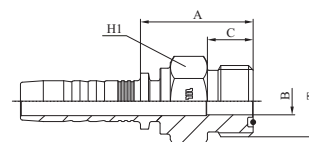

MULTIFIT TYPE

SAE STANDARD CONNECTIONS

M22582F

90° JIC FEMALE COMPACT ELBOW 37° CONE SEAT
SAE J516 / ISO 12151-5 (THRUST-WIRE NUT)

PART. REF.	HOSE BORE			THREAD	DIMENSIONS mm					
	DN	inch	Size		T	B	A	C	E	H ₁
M22582-04-04F	6	1/4"	-04	7/16" - 20	4,0	20,0	8,2	20,5	14	17
M22582-04-06F	6	1/4"	-04	9/16" - 18	7,0	20,0	9,2	21,5	14	19
M22582-06-06F	10	3/8"	-06	9/16" - 18	7,0	23,1	9,2	24,0	19	19
M22582-06-08F	10	3/8"	-06	3/4" - 16	9,3	26,6	10,2	28,0	22	22
M22582-08-08F	12	1/2"	-08	3/4" - 16	9,3	24,9	10,2	28,0	22	22
M22582-08-10F	12	1/2"	-08	7/8" - 14	12,5	24,9	12,3	29,0	22	27
M22582-12-12F	19	3/4"	-12	1.1/16" - 12	15,0	37,5	14,2	33,0	27	32
M22582-16-16F	25	1"	-16	1.5/16" - 12	20,0	51,8	15,2	40,0	36	38

M12410

ORFS MALE - SAE J516 / ISO 12151-1

PART. REF.	HOSE BORE			THREAD	DIMENSIONS mm				
	DN	inch	Size		T	B	A	C	H ₁
M12410-04-04	6	1/4"	-04	9/16" - 18	4,0	24,0	9,8		16
M12410-04-06	6	1/4"	-04	11/16" - 16	6,7	26,6	11,2		19
M12410-05-06	8	5/16"	-05	11/16" - 16	6,7	27,0	11,2		19
M12410-06-06	10	3/8"	-06	11/16" - 16	6,7	27,6	11,2		19
M12410-06-08	10	3/8"	-06	13/16" - 16	9,3	30,0	12,8		22
M12410-08-08	12	1/2"	-08	13/16" - 16	9,3	30,6	12,8		22
M12410-08-10	12	1/2"	-08	1" - 14	12,5	35,0	15,5		27
M12410-08-12	12	1/2"	-08	1.3/16" - 12	15,0	37,5	17,0		32
M12410-10-08	16	5/8"	-10	13/16" - 16	9,3	30,5	12,8		22
M12410-10-10	16	5/8"	-10	1" - 14	12,5	34,7	15,5		27
M12410-10-12	16	5/8"	-10	1.3/16" - 12	15,0	37,5	17,0		32
M12410-12-12	19	3/4"	-12	1.3/16" - 12	15,0	39,0	17,0		32
M12410-12-16	19	3/4"	-12	1.7/16" - 12	19,8	40,5	17,5		38
M12410-16-16	25	1"	-16	1.7/16" - 12	19,8	41,8	17,5		38
M12410-16-20	25	1"	-16	1.11/16" - 12	26,0	44,0	17,5		46
M12410-20-20	31	1.1/4"	-20	1.11/16" - 12	26,0	46,3	17,5		46
M12410-24-24	38	1.1/2"	-24	2" - 12	32,0	48,6	17,5		55