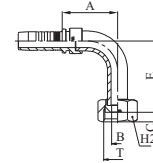

MULTIFIT TYPE

SAE STANDARD CONNECTIONS

M24493*

90° ORFS FEMALE LONG DROP ELBOW - SAE J516 / ISO 12151-1 (SLIP-ON NUT)

PART. REF.	HOSE BORE			THREAD	DIMENSIONS mm					
	DN	inch	Size		T	B	A	C	E	H ₂
M24493-04-04	6	1/4"	- 04	9/16" - 18	4,4	24,5	8,2	45,5		17
M24493-04-06	6	1/4"	- 04	11/16" - 16	7,0	24,5	9,5	53,5		22
M24493-06-06	10	3/8"	- 06	11/16" - 16	7,0	31,5	9,5	53,5		22
M24493-06-08	10	3/8"	- 06	13/16" - 16	6,7	32,0	11,0	53,5		24
M24493-08-08	12	1/2"	- 08	13/16" - 16	10,0	37,0	11,0	63,5		24
M24493-08-10	12	1/2"	- 08	1" - 14	9,6	37,0	13,5	64,0		30
M24493-10-10	16	1/2"	- 10	1" - 14	9,6	41,0	13,5	69,0		30
M24493-10-12	16	5/8"	- 10	1.3/16" - 12	12,7	41,0	14,5	73,0		36
M24493-12-12	19	5/8"	- 12	1.3/16" - 12	15,5	45,5	14,5	96,0		36
M24493-16-16	25	1"	- 16	1.7/16" - 12	20,6	58,5	14,8	113,5		41

* Brazed solution