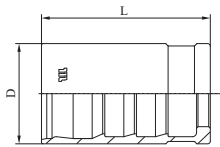

### M00310

NO-SKIVE FERRULE FOR TEXTILE BRAID HOSES

PART. REF.	HOSE BORE			DIMENSIONS mm					
	DN	inch	Size	D	L				
M00310-03	5	3/16"	- 03	17,5	27,0				
M00310-04	6	1/4"	- 04	19,3	30,0				
M00310-05	8	5/16"	- 05	21,0	32,0				
M00310-06	10	3/8"	- 06	24,0	32,0				
M00310-08	12	1/2"	- 08	28,4	34,0				
M00310-10	16	5/8"	- 10	33,0	37,0				
M00310-12	19	3/4"	- 12	37,0	43,0				
M00310-16	25	1"	- 16	43,5	51,0				
M00310-20	31	1.1/4"	- 20	50,0	59,0				

### M00820/M00830

NO-SKIVE FERRULE FOR COMPACT HOSES

PART. REF.	HOSE BORE			DIMENSIONS mm					
	DN	inch	Size	D	L				
M00820-03	5	3/16"	- 03	14,0	26,4				
M00830-04	6	1/4"	- 04	18,0	29,6				
M00830-05	8	5/16"	- 05	19,0	31,9				
M00820-06	10	3/8"	- 06	22,0	33,0				
M00820-08	12	1/2"	- 08	26,0	33,9				
M00820-10	16	5/8"	- 10	29,0	35,9				
M00820-12	19	3/4"	- 12	33,0	41,7				
M00820-16	25	1"	- 16	41,0	49,7				
M00820-20	31	1.1/4"	- 20	48,0	57,0				
M00820-24	38	1.1/2"	- 24	55,5	66,0				
M00820-32	51	2"	- 32	68,6	70,0				