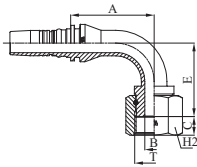

M42491

90° ORFS FEMALE SWEPT ELBOW - SAE J516 / ISO 12151-1 (CRIMPED BACK-NUT)

PART. REF.	HOSE BORE			THREAD	DIMENSIONS mm					
	DN	inch	Size		T	B	A	C	E	H ₂
M42491-10-12	16	5/8"	- 10	1.3/16" - 12	14,5	51,0	14,5	47,0		36
M42491-12-12	19	3/4"	- 12	1.3/16" - 12	14,5	65,5	14,5	48,0		36
M42491-12-12109	19	3/4"	- 12	1.3/16" - 12	14,5	65,5	14,5	109,0		36
M42491-12-16	19	3/4"	- 12	1.7/16" - 12	19,5	70,5	15,0	53,0		41
M42491-16-16	25	1"	- 16	1.7/16" - 12	19,5	85,0	15,0	54,0		41
M42491-16-16128	25	1"	- 16	1.7/16" - 12	19,5	85,0	15,0	128,0		41
M42491-16-20	25	1"	- 16	1.11/16" - 12	24,0	85,0	14,8	58,0		50
M42491-20-20	31	1.1/4"	- 20	1.11/16" - 12	25,0	98,5	14,8	65,0		50
M42491-24-24	38	1.1/2"	- 24	2" - 12	31,0	115,7	15,8	79,5		60

M42492

90° ORFS FEMALE SWEPT ELBOW - SAE J516 / ISO 12151-1 HEAVY TYPE (THRUST-WIRE-NUT)

PART. REF.	HOSE BORE			THREAD	DIMENSIONS mm					
	DN	inch	Size		T	B	A	C	E	H ₂
M42492-12-12	19	3/4"	- 12	1.3/16" - 12	14,5	72,5	14,0	70,5		36
M42492-16-16	25	1"	- 12	1.7/16" - 12	19,5	82,5	15,0	84,5		46
M42492-20-20	31	1.1/4"	- 20	1.11/16" - 12	25,0	98,5	15,0	98,0		55
M42492-24-24	38	1.1/2"	- 24	2" - 12	31,0	111,5	15,0	109,0		60