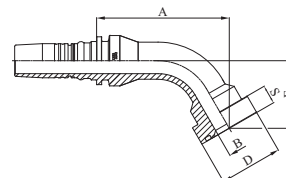

INTERLOCK PLUS TYPE

ORIGINAL EQUIPEMENT CONNECTIONS

M43960

60° SUPERCAT SERIES FLANGE

PART. REF.	HOSE BORE			FLANGE	DIMENSIONS mm				
	DN	inch	Size		B	A	D	E	S
M43960-12-12	19	3/4"	- 12	3/4"	16,0	101,5	41,5	44,0	14,3
M43960-12-16	19	3/4"	- 12	1"	20,0	106,5	47,7	48,0	14,3
M43960-16-16	25	1"	- 16	1"	20,0	122,0	47,7	51,0	14,3
M43960-16-16055	25	1"	- 16	1"	20,0	117,5	47,7	55,0	14,3
M43960-16-20	25	1"	- 16	1.1/4"	26,0	122,5	54,0	55,0	14,3
M43960-20-20	31	1.1/4"	- 20	1.1/4"	26,0	135,5	54,0	56,0	14,3
M43960-20-24	31	1.1/4"	- 20	1.1/2"	32,0	149,0	63,6	69,0	14,3
M43960-24-24	38	1.1/2"	- 24	1.1/2"	32,0	154,5	63,6	63,0	14,3
M43960-32-32	51	2"	- 32	2"	42,0	202,0	79,3	86,5	14,3
M43960-32-32150	51	2"	- 32	2"	42,0	196,5	79,3	150,0	14,3

M43970

67,5° SUPERCAT SERIES FLANGE

PART. REF.	HOSE BORE			FLANGE	DIMENSIONS mm				
	DN	inch	Size		B	A	D	E	S
M43970-12-12	19	3/4"	- 12	3/4"	16,0	95,5	41,5	49,5	14,3
M43970-12-16	19	3/4"	- 12	1"	20,0	100,0	47,7	54,0	14,3
M43970-16-16	25	1"	- 16	1"	20,0	115,0	47,7	58,0	14,3
M43970-16-20	25	1"	- 16	1.1/4"	26,0	115,0	54,0	62,0	14,3
M43970-20-20	31	1.1/4"	- 20	1.1/4"	26,0	128,0	54,0	64,0	14,3
M43970-20-24	31	1.1/4"	- 20	1.1/2"	32,0	139,5	63,6	78,0	14,3
M43970-24-24	38	1.1/2"	- 24	1.1/2"	32,0	146,0	63,6	72,0	14,3
M43970-32-32	51	2"	- 32	2"	42,0	189,5	79,3	99,0	14,3