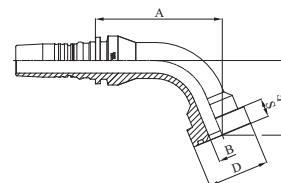

INTERLOCK PLUS TYPE

ORIGINAL EQUIPEMENT CONNECTIONS

M43960

60° SUPERCAT SERIES FLANGE

PART. REF.	HOSE BORE			FLANGE	DIMENSIONS mm				
	DN	inch	Size		B	A	D	E	S
M43960-12-12	19	3/4"	- 12	3/4"	16,0	101,5	41,5	44,0	14,3
M43960-12-16	19	3/4"	- 12	1"	20,0	106,5	47,7	48,0	14,3
M43960-16-16	25	1"	- 16	1"	20,0	122,0	47,7	51,0	14,3
M43960-16-16055	25	1"	- 16	1"	20,0	117,5	47,7	55,0	14,3
M43960-16-20	25	1"	- 16	1.1/4"	26,0	122,5	54,0	55,0	14,3
M43960-20-20	31	1.1/4"	- 20	1.1/4"	26,0	135,5	54,0	56,0	14,3
M43960-20-24	31	1.1/4"	- 20	1.1/2"	32,0	149,0	63,6	69,0	14,3
M43960-24-24	38	1.1/2"	- 24	1.1/2"	32,0	154,5	63,6	63,0	14,3
M43960-32-32	51	2"	- 32	2"	42,0	202,0	79,3	86,5	14,3
M43960-32-32150	51	2"	- 32	2"	42,0	196,5	79,3	150,0	14,3

M43970

67,5° SUPERCAT SERIES FLANGE

PART. REF.	HOSE BORE			FLANGE	DIMENSIONS mm				
	DN	inch	Size		B	A	D	E	S
M43970-12-12	19	3/4"	- 12	3/4"	16,0	95,5	41,5	49,5	14,3
M43970-12-16	19	3/4"	- 12	1"	20,0	100,0	47,7	54,0	14,3
M43970-16-16	25	1"	- 16	1"	20,0	115,0	47,7	58,0	14,3
M43970-16-20	25	1"	- 16	1.1/4"	26,0	115,0	54,0	62,0	14,3
M43970-20-20	31	1.1/4"	- 20	1.1/4"	26,0	128,0	54,0	64,0	14,3
M43970-20-24	31	1.1/4"	- 20	1.1/2"	32,0	139,5	63,6	78,0	14,3
M43970-24-24	38	1.1/2"	- 24	1.1/2"	32,0	146,0	63,6	72,0	14,3
M43970-32-32	51	2"	- 32	2"	42,0	189,5	79,3	99,0	14,3