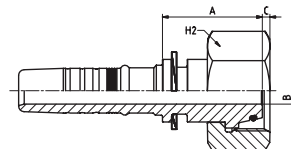

BLASTLOCK TYPE

GOLDENBLAST HOSES

M57810

NPTF MALE 60° CONE SEAT SAE J516

PART. REF.	HOSE BORE			THREAD	DIMENSIONS inch			
	DN	inch	Size		T	B	A	C
M57810-06-06	10	3/8"	- 06	3/8" - 18	0.33	1.50	0.61	0.87
M57810-08-08	12	1/2"	- 08	1/2" - 14	0.39	1.76	0.83	1.06
M57810-12-12	20	3/4"	- 12	3/4" - 14	0.59	1.94	0.83	1.26

M66613

O-RING METRIC FEMALE 24° CONE H.T. - DIN 3865 (SLIP-ON NUT)

PART. REF.	HOSE BORE			THREAD	PIPE	DIMENSIONS inch			
	DN	inch	Size			T	inch	B	A
M66613-06-22	10	3/8"	- 06	M 22x1.5	0.55	0.19	1.26	0.14	1.06
M66613-06-24	10	3/8"	- 06	M 24x1.5	0.63	0.25	1.35	0.16	1.26
M66613-08-24	12	1/2"	- 08	M 24x1.5	0.63	0.30	1.39	0.16	1.26
M66613-12-36	20	3/4"	- 12	M 36x2	0.98	0.47	1.76	0.13	1.81