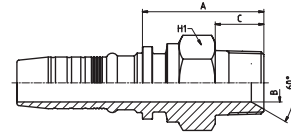

BLASTLOCK TYPE

GOLDENBLAST HOSES

M57810

NPTF MALE 60° CONE SEAT SAE J516

PART. REF.	HOSE BORE			THREAD	DIMENSIONS inch			
	DN	inch	Size		T	B	A	C
M57810-06-06	10	3/8"	- 06	3/8" - 18	0.33	1.50	0.61	0.87
M57810-08-08	12	1/2"	- 08	1/2" - 14	0.39	1.76	0.83	1.06
M57810-12-12	20	3/4"	- 12	3/4" - 14	0.59	1.94	0.83	1.26

M66613

O-RING METRIC FEMALE 24° CONE H.T. - DIN 3865 (SLIP-ON NUT)

PART. REF.	HOSE BORE			THREAD	PIPE	DIMENSIONS inch			
	DN	inch	Size			T	inch	B	A
M66613-06-22	10	3/8"	- 06	M 22x1.5	0.55	0.19	1.26	0.14	1.06
M66613-06-24	10	3/8"	- 06	M 24x1.5	0.63	0.25	1.35	0.16	1.26
M66613-08-24	12	1/2"	- 08	M 24x1.5	0.63	0.30	1.39	0.16	1.26
M66613-12-36	20	3/4"	- 12	M 36x2	0.98	0.47	1.76	0.13	1.81