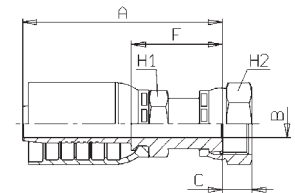

OPS TYPE

ORFS STANDARD CONNECTIONS

OPS12410

ORFS RIGID MALE - SAE J516/J1453

PART. REF.	HOSE BORE			THREAD	DIMENSIONS inch				
	DN	inch	Size		B	A	C	F	H ₁
OPS12410-08-08	12	1/2"	- 08	13/16" - 16	0.37	2.43	0.50	1.20	0.87
OPS12410-12-12	19	3/4"	- 12	1.3/16" - 12	0.55	3.62	0.67	1.52	1.25
OPS12410-16-16	25	1"	- 16	1.7/16" - 12	0.75	3.93	0.69	1.60	1.50
OPS12410-20-20	31	1.1/4"	- 20	1.11/16" - 12	0.97	4.43	0.69	1.83	1.81
OPS12410-24-24	38	1.1/2"	- 24	2" - 12	1.19	4.59	0.69	1.91	2.17

OPS22411

ORFS FEMALE - SAE J516/J1453 (CRIMPED-BACK NUT)

PART. REF.	HOSE BORE			THREAD	DIMENSIONS inch					
	DN	inch	Size		B	A	C	F	H ₁	H ₂
OPS22411-06-06	10	3/8"	- 06	11/16" - 16	0.28	2.38	0.37	1.22	0.63	0.87
OPS22411-08-08	12	1/2"	- 08	13/16" - 16	0.37	2.64	0.43	1.41	1.75	0.94
OPS22411-10-10	16	5/8"	- 10	1" - 14	0.45	2.87	0.53	1.52	0.94	1.18
OPS22411-12-12	19	3/4"	- 12	1.3/16" - 12	0.55	3.85	0.57	1.76	1.10	1.42
OPS22411-12-16	19	3/4"	- 12	1.7/16" - 12	0.75	4.03	0.60	1.93	1.37	1.62
OPS22411-16-16	25	1"	- 16	1.7/16" - 12	0.75	4.27	0.60	1.94	1.37	1.62
OPS22411-20-20	31	1.1/4"	- 20	1.11/16" - 12	0.97	4.84	0.60	2.24	1.81	1.97
OPS22411-24-24	38	1.1/2"	- 24	2" - 12	1.19	5.00	0.58	2.32	1.97	2.36