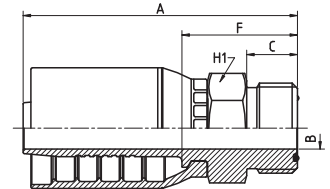

OPS TYPE

ORFS STANDARD CONNECTIONS

OPS12410

ORFS RIGID MALE - SAE J516/J1453

PART. REF.	HOSE BORE			THREAD	DIMENSIONS inch				
	DN	inch	Size		B	A	C	F	H ₁
OPS12410-08-08	12	1/2"	- 08	13/16" - 16	0.37	2.43	0.50	1.20	0.87
OPS12410-12-12	19	3/4"	- 12	1.3/16" - 12	0.55	3.62	0.67	1.52	1.25
OPS12410-16-16	25	1"	- 16	1.7/16" - 12	0.75	3.93	0.69	1.60	1.50
OPS12410-20-20	31	1.1/4"	- 20	1.11/16" - 12	0.97	4.43	0.69	1.83	1.81
OPS12410-24-24	38	1.1/2"	- 24	2" - 12	1.19	4.59	0.69	1.91	2.17

OPS22411

ORFS FEMALE - SAE J516/J1453 (CRIMPED-BACK NUT)

PART. REF.	HOSE BORE			THREAD	DIMENSIONS inch					
	DN	inch	Size		B	A	C	F	H ₁	H ₂
OPS22411-06-06	10	3/8"	- 06	11/16" - 16	0.28	2.38	0.37	1.22	0.63	0.87
OPS22411-08-08	12	1/2"	- 08	13/16" - 16	0.37	2.64	0.43	1.41	1.75	0.94
OPS22411-10-10	16	5/8"	- 10	1" - 14	0.45	2.87	0.53	1.52	0.94	1.18
OPS22411-12-12	19	3/4"	- 12	1.3/16" - 12	0.55	3.85	0.57	1.76	1.10	1.42
OPS22411-12-16	19	3/4"	- 12	1.7/16" - 12	0.75	4.03	0.60	1.93	1.37	1.62
OPS22411-16-16	25	1"	- 16	1.7/16" - 12	0.75	4.27	0.60	1.94	1.37	1.62
OPS22411-20-20	31	1.1/4"	- 20	1.11/16" - 12	0.97	4.84	0.60	2.24	1.81	1.97
OPS22411-24-24	38	1.1/2"	- 24	2" - 12	1.19	5.00	0.58	2.32	1.97	2.36