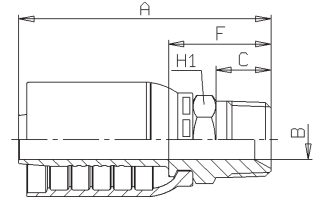

OPS TYPE

NPTF STANDARD CONNECTIONS

OPS12810

NPTF MALE 30° CONE SEAT - SAE J516

PART. REF.	HOSE BORE			THREAD	DIMENSIONS inch				
	DN	inch	Size		B	A	C	F	H ₁
OPS12810-06-06	10	3/8"	- 06	3/8" - 18	0.37	2.28	0.57	1.13	0.75
OPS12810-08-08	12	1/2"	- 08	1/2" - 14	0.49	2.60	0.76	1.37	0.94
OPS12810-10-12	16	5/8"	- 10	3/4" - 14	0.63	2.93	0.76	1.58	1.06
OPS12810-12-12	19	3/4"	- 12	3/4" - 14	0.59	3.52	0.77	1.43	1.06
OPS12810-12-16	19	3/4"	- 12	1" - 11.5	0.78	3.74	0.96	1.65	1.37
OPS12810-16-16	25	1"	- 16	1" - 11.5	0.78	4.02	0.96	1.69	1.37
OPS12810-16-20	25	1"	- 16	1.1/4" - 11.5	1.02	4.61	0.98	2.28	1.81
OPS12810-20-20	31	1.1/4"	- 20	1.1/4" - 11.5	1.02	4.92	0.98	2.32	1.81
OPS12810-24-24	38	1.1/2"	- 24	1.1/2" - 11.5	1.26	5.06	1.02	2.38	1.97
OPS12810-32-32	51	2"	- 32	2" - 11.5	1.77	6.42	1.04	2.68	2.56