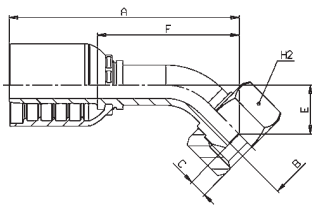

OPS TYPE

BSP STANDARD CONNECTIONS

OPS20742

45° BSP FEMALE 60° CONE - BS5200 (THRUST-WIRE NUT)

OPS20743

45° BSP FEMALE 60° CONE - BS5200 (SLIP-ON NUT)

PART. REF.	HOSE BORE		THREAD	DIMENSIONS inch						
	DN	inch		Size	B	A	C	E	F	H ₂
OPS20743-06-06	10	3/8"	- 06	3/8" - 19	0.28	2.81	0.24	0.59	1.65	0.87
OPS20743-08-08	12	1/2"	- 08	1/2" - 14	0.37	3.19	0.25	0.67	1.95	1.06
OPS20742-12-12	19	3/4"	- 12	3/4" - 14	0.55	4.49	0.35	0.96	2.40	1.25
OPS20742-16-16	25	1"	- 16	1" - 11	0.75	5.09	0.42	1.11	2.77	1.62

OPS20792

90° BSP FEMALE 60° CONE - BS5200 (THRUST-WIRE NUT)

OPS20793

90° BSP FEMALE 60° CONE - BS5200 (SLIP-ON NUT)

PART. REF.	HOSE BORE		THREAD	DIMENSIONS inch						
	DN	inch		Size	B	A	C	E	F	H ₂
OPS20793-06-06	10	3/8"	- 06	3/8" - 19	0.28	2.60	0.24	1.24	1.44	0.87
OPS20793-08-08	12	1/2"	- 08	1/2" - 14	0.37	2.99	0.25	1.44	1.77	1.06
OPS20792-12-12	19	3/4"	- 12	3/4" - 14	0.55	4.13	0.35	1.94	2.03	1.25
OPS20792-16-16	25	1"	- 16	1" - 11	0.75	4.72	0.42	2.30	2.40	1.62