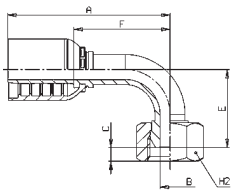

OPS TYPE

BSP STANDARD CONNECTIONS

OPS20742

45° BSP FEMALE 60° CONE - BS5200 (THRUST-WIRE NUT)

OPS20743

45° BSP FEMALE 60° CONE - BS5200 (SLIP-ON NUT)

PART. REF.	HOSE BORE		THREAD	DIMENSIONS inch						
	DN	inch		Size	B	A	C	E	F	H ₂
OPS20743-06-06	10	3/8"	- 06	3/8" - 19	0.28	2.81	0.24	0.59	1.65	0.87
OPS20743-08-08	12	1/2"	- 08	1/2" - 14	0.37	3.19	0.25	0.67	1.95	1.06
OPS20742-12-12	19	3/4"	- 12	3/4" - 14	0.55	4.49	0.35	0.96	2.40	1.25
OPS20742-16-16	25	1"	- 16	1" - 11	0.75	5.09	0.42	1.11	2.77	1.62

OPS20792

90° BSP FEMALE 60° CONE - BS5200 (THRUST-WIRE NUT)

OPS20793

90° BSP FEMALE 60° CONE - BS5200 (SLIP-ON NUT)

PART. REF.	HOSE BORE		THREAD	DIMENSIONS inch						
	DN	inch		Size	B	A	C	E	F	H ₂
OPS20793-06-06	10	3/8"	- 06	3/8" - 19	0.28	2.60	0.24	1.24	1.44	0.87
OPS20793-08-08	12	1/2"	- 08	1/2" - 14	0.37	2.99	0.25	1.44	1.77	1.06
OPS20792-12-12	19	3/4"	- 12	3/4" - 14	0.55	4.13	0.35	1.94	2.03	1.25
OPS20792-16-16	25	1"	- 16	1" - 11	0.75	4.72	0.42	2.30	2.40	1.62