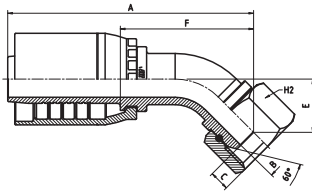

OPS TYPE

BSP STANDARD CONNECTIONS

OPS20742

45° BSP FEMALE 60° CONE - BS5200 (THRUST-WIRE NUT)

OPS20743

45° BSP FEMALE 60° CONE - BS5200 (SLIP-ON NUT)

PART. REF.	HOSE BORE		THREAD	DIMENSIONS inch						
	DN	inch		Size	B	A	C	E	F	H ₂
OPS20743-06-06	10	3/8"	- 06	3/8" - 19	0.28	2.81	0.24	0.59	1.65	0.87
OPS20743-08-08	12	1/2"	- 08	1/2" - 14	0.37	3.19	0.25	0.67	1.95	1.06
OPS20742-12-12	19	3/4"	- 12	3/4" - 14	0.55	4.49	0.35	0.96	2.40	1.25
OPS20742-16-16	25	1"	- 16	1" - 11	0.75	5.09	0.42	1.11	2.77	1.62

OPS20792

90° BSP FEMALE 60° CONE - BS5200 (THRUST-WIRE NUT)

OPS20793

90° BSP FEMALE 60° CONE - BS5200 (SLIP-ON NUT)

PART. REF.	HOSE BORE		THREAD	DIMENSIONS inch						
	DN	inch		Size	B	A	C	E	F	H ₂
OPS20793-06-06	10	3/8"	- 06	3/8" - 19	0.28	2.60	0.24	1.24	1.44	0.87
OPS20793-08-08	12	1/2"	- 08	1/2" - 14	0.37	2.99	0.25	1.44	1.77	1.06
OPS20792-12-12	19	3/4"	- 12	3/4" - 14	0.55	4.13	0.35	1.94	2.03	1.25
OPS20792-16-16	25	1"	- 16	1" - 11	0.75	4.72	0.42	2.30	2.40	1.62