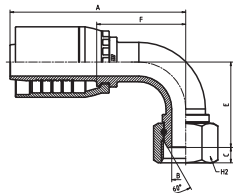

OPS TYPE

BSP STANDARD CONNECTIONS

OPS20742

45° BSP FEMALE 60° CONE - BS5200 (THRUST-WIRE NUT)

OPS20743

45° BSP FEMALE 60° CONE - BS5200 (SLIP-ON NUT)

PART. REF.	HOSE BORE		THREAD	DIMENSIONS inch						
	DN	inch		Size	B	A	C	E	F	H ₂
OPS20743-06-06	10	3/8"	- 06	3/8" - 19	0.28	2.81	0.24	0.59	1.65	0.87
OPS20743-08-08	12	1/2"	- 08	1/2" - 14	0.37	3.19	0.25	0.67	1.95	1.06
OPS20742-12-12	19	3/4"	- 12	3/4" - 14	0.55	4.49	0.35	0.96	2.40	1.25
OPS20742-16-16	25	1"	- 16	1" - 11	0.75	5.09	0.42	1.11	2.77	1.62

OPS20792

90° BSP FEMALE 60° CONE - BS5200 (THRUST-WIRE NUT)

OPS20793

90° BSP FEMALE 60° CONE - BS5200 (SLIP-ON NUT)

PART. REF.	HOSE BORE		THREAD	DIMENSIONS inch						
	DN	inch		Size	B	A	C	E	F	H ₂
OPS20793-06-06	10	3/8"	- 06	3/8" - 19	0.28	2.60	0.24	1.24	1.44	0.87
OPS20793-08-08	12	1/2"	- 08	1/2" - 14	0.37	2.99	0.25	1.44	1.77	1.06
OPS20792-12-12	19	3/4"	- 12	3/4" - 14	0.55	4.13	0.35	1.94	2.03	1.25
OPS20792-16-16	25	1"	- 16	1" - 11	0.75	4.72	0.42	2.30	2.40	1.62