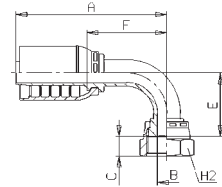

OPS TYPE

ORFS STANDARD CONNECTIONS

OPS22491

90° ORFS FEMALE - SAE J516/J1453 (CRIMPED-BACK NUT)

OPS22493

90° ORFS FEMALE - SAE J516/J1453 (SLIP-ON NUT)

PART. REF.	HOSE BORE			THREAD	DIMENSIONS inch					
	DN	inch	Size		B	A	C	F	H ₁	H ₂
OPS22493-06-06	10	3/8"	- 06	11/16" - 16	0.28	2.34	0.37	0.94	1.18	0.87
OPS22493-08-08	12	1/2"	- 08	13/16" - 16	0.37	2.81	0.43	1.18	1.59	0.94
OPS22493-10-10	16	5/8"	- 10	1" - 14	0.45	3.24	0.53	1.48	1.89	1.18
OPS22491-12-12	19	3/4"	- 12	1.3/16" - 12	0.55	4.45	0.57	1.87	2.36	1.42
OPS22491-12-16	19	3/4"	- 12	1.7/16" - 12	0.78	4.45	0.60	2.20	2.36	1.62
OPS22491-16-16	25	1"	- 16	1.7/16" - 12	0.75	5.24	0.60	2.13	2.91	1.62
OPS22491-20-20	31	1.1/4"	- 20	1.11/16" - 12	0.97	6.00	0.60	2.52	3.41	1.97
OPS22491-24-24	38	1.1/2"	- 24	2" - 12	1.19	6.40	0.58	2.72	3.72	2.36

OPS24491

LONG DROP 90° ORFS FEMALE - SAE J516/J1453 (CRIMPED-BACK NUT)

OPS24493

LONG DROP 90° ORFS FEMALE - SAE J516/J1453 (SLIP-ON NUT)

PART. REF.	HOSE BORE			THREAD	DIMENSIONS inch					
	DN	inch	Size		B	A	C	F	H ₁	H ₂
OPS24493-10-10	16	5/8"	- 10	1" - 14	0.45	2.97	0.53	2.72	1.61	1.18
OPS24491-12-12	19	3/4"	- 12	1.3/16" - 12	0.55	4.45	0.57	3.78	2.36	1.42
OPS24491-16-16	25	1"	- 16	1.7/16" - 12	0.75	5.24	0.60	4.51	2.91	1.62
OPS24491-20-20	31	1.1/4"	- 20	1.11/16" - 12	0.97	6.00	0.60	5.08	3.41	1.97