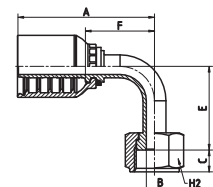

OPS TYPE

ORFS STANDARD CONNECTIONS

OPS22491

90° ORFS FEMALE - SAE J516/J1453 (CRIMPED-BACK NUT)

OPS22493

90° ORFS FEMALE - SAE J516/J1453 (SLIP-ON NUT)

PART. REF.	HOSE BORE			THREAD	DIMENSIONS inch					
	DN	inch	Size		B	A	C	F	H ₁	H ₂
OPS22493-06-06	10	3/8"	- 06	11/16" - 16	0.28	2.34	0.37	0.94	1.18	0.87
OPS22493-08-08	12	1/2"	- 08	13/16" - 16	0.37	2.81	0.43	1.18	1.59	0.94
OPS22493-10-10	16	5/8"	- 10	1" - 14	0.45	3.24	0.53	1.48	1.89	1.18
OPS22491-12-12	19	3/4"	- 12	1.3/16" - 12	0.55	4.45	0.57	1.87	2.36	1.42
OPS22491-12-16	19	3/4"	- 12	1.7/16" - 12	0.78	4.45	0.60	2.20	2.36	1.62
OPS22491-16-16	25	1"	- 16	1.7/16" - 12	0.75	5.24	0.60	2.13	2.91	1.62
OPS22491-20-20	31	1.1/4"	- 20	1.11/16" - 12	0.97	6.00	0.60	2.52	3.41	1.97
OPS22491-24-24	38	1.1/2"	- 24	2" - 12	1.19	6.40	0.58	2.72	3.72	2.36

OPS24491

LONG DROP 90° ORFS FEMALE - SAE J516/J1453 (CRIMPED-BACK NUT)

OPS24493

LONG DROP 90° ORFS FEMALE - SAE J516/J1453 (SLIP-ON NUT)

PART. REF.	HOSE BORE			THREAD	DIMENSIONS inch					
	DN	inch	Size		B	A	C	F	H ₁	H ₂
OPS24493-10-10	16	5/8"	- 10	1" - 14	0.45	2.97	0.53	2.72	1.61	1.18
OPS24491-12-12	19	3/4"	- 12	1.3/16" - 12	0.55	4.45	0.57	3.78	2.36	1.42
OPS24491-16-16	25	1"	- 16	1.7/16" - 12	0.75	5.24	0.60	4.51	2.91	1.62
OPS24491-20-20	31	1.1/4"	- 20	1.11/16" - 12	0.97	6.00	0.60	5.08	3.41	1.97