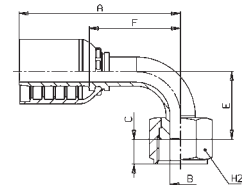

OPS TYPE

ORFS STANDARD CONNECTIONS

OPS22491

90° ORFS FEMALE - SAE J516/J1453 (CRIMPED-BACK NUT)

OPS22493

90° ORFS FEMALE - SAE J516/J1453 (SLIP-ON NUT)

PART. REF.	HOSE BORE			THREAD	DIMENSIONS inch					
	DN	inch	Size		B	A	C	F	H ₁	H ₂
OPS22493-06-06	10	3/8"	- 06	11/16" - 16	0.28	2.34	0.37	0.94	1.18	0.87
OPS22493-08-08	12	1/2"	- 08	13/16" - 16	0.37	2.81	0.43	1.18	1.59	0.94
OPS22493-10-10	16	5/8"	- 10	1" - 14	0.45	3.24	0.53	1.48	1.89	1.18
OPS22491-12-12	19	3/4"	- 12	1.3/16" - 12	0.55	4.45	0.57	1.87	2.36	1.42
OPS22491-12-16	19	3/4"	- 12	1.7/16" - 12	0.78	4.45	0.60	2.20	2.36	1.62
OPS22491-16-16	25	1"	- 16	1.7/16" - 12	0.75	5.24	0.60	2.13	2.91	1.62
OPS22491-20-20	31	1.1/4"	- 20	1.11/16" - 12	0.97	6.00	0.60	2.52	3.41	1.97
OPS22491-24-24	38	1.1/2"	- 24	2" - 12	1.19	6.40	0.58	2.72	3.72	2.36

OPS24491

LONG DROP 90° ORFS FEMALE - SAE J516/J1453 (CRIMPED-BACK NUT)

OPS24493

LONG DROP 90° ORFS FEMALE - SAE J516/J1453 (SLIP-ON NUT)

PART. REF.	HOSE BORE			THREAD	DIMENSIONS inch					
	DN	inch	Size		B	A	C	F	H ₁	H ₂
OPS24493-10-10	16	5/8"	- 10	1" - 14	0.45	2.97	0.53	2.72	1.61	1.18
OPS24491-12-12	19	3/4"	- 12	1.3/16" - 12	0.55	4.45	0.57	3.78	2.36	1.42
OPS24491-16-16	25	1"	- 16	1.7/16" - 12	0.75	5.24	0.60	4.51	2.91	1.62
OPS24491-20-20	31	1.1/4"	- 20	1.11/16" - 12	0.97	6.00	0.60	5.08	3.41	1.97