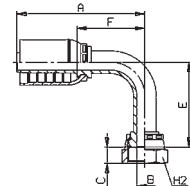

OPS TYPE

ORFS STANDARD CONNECTIONS

OPS22491

90° ORFS FEMALE - SAE J516/J1453 (CRIMPED-BACK NUT)

OPS22493

90° ORFS FEMALE - SAE J516/J1453 (SLIP-ON NUT)

PART. REF.	HOSE BORE			THREAD	DIMENSIONS inch					
	DN	inch	Size		B	A	C	F	H ₁	H ₂
OPS22493-06-06	10	3/8"	- 06	11/16" - 16	0.28	2.34	0.37	0.94	1.18	0.87
OPS22493-08-08	12	1/2"	- 08	13/16" - 16	0.37	2.81	0.43	1.18	1.59	0.94
OPS22493-10-10	16	5/8"	- 10	1" - 14	0.45	3.24	0.53	1.48	1.89	1.18
OPS22491-12-12	19	3/4"	- 12	1.3/16" - 12	0.55	4.45	0.57	1.87	2.36	1.42
OPS22491-12-16	19	3/4"	- 12	1.7/16" - 12	0.78	4.45	0.60	2.20	2.36	1.62
OPS22491-16-16	25	1"	- 16	1.7/16" - 12	0.75	5.24	0.60	2.13	2.91	1.62
OPS22491-20-20	31	1.1/4"	- 20	1.11/16" - 12	0.97	6.00	0.60	2.52	3.41	1.97
OPS22491-24-24	38	1.1/2"	- 24	2" - 12	1.19	6.40	0.58	2.72	3.72	2.36

OPS24491

LONG DROP 90° ORFS FEMALE - SAE J516/J1453 (CRIMPED-BACK NUT)

OPS24493

LONG DROP 90° ORFS FEMALE - SAE J516/J1453 (SLIP-ON NUT)

PART. REF.	HOSE BORE			THREAD	DIMENSIONS inch					
	DN	inch	Size		B	A	C	F	H ₁	H ₂
OPS24493-10-10	16	5/8"	- 10	1" - 14	0.45	2.97	0.53	2.72	1.61	1.18
OPS24491-12-12	19	3/4"	- 12	1.3/16" - 12	0.55	4.45	0.57	3.78	2.36	1.42
OPS24491-16-16	25	1"	- 16	1.7/16" - 12	0.75	5.24	0.60	4.51	2.91	1.62
OPS24491-20-20	31	1.1/4"	- 20	1.11/16" - 12	0.97	6.00	0.60	5.08	3.41	1.97