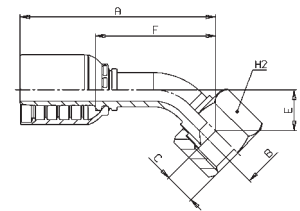

OPS TYPE

JIC STANDARD CONNECTIONS

OPS22742

45° JIC FEMALE 37° CONE SEAT - SAE J516/J514
(THRUST-WIRE NUT)

OPS22743

45° JIC FEMALE 37° CONE SEAT - SAE J516/J514
(SLIP-ON NUT)

PART. REF.	HOSE BORE			THREAD	DIMENSIONS inch					
	DN	inch	Size		B	A	C	E	F	H ₂
OPS22742-06-06	10	3/8"	- 06	9/16" - 18	0.28	2.81	0.38	0.65	1.65	0.75
OPS22742-08-08	12	1/2"	- 08	3/4" - 16	0.37	3.27	0.42	0.79	2.05	0.87
OPS22743-08-10	12	1/2"	- 08	7/8" - 14	0.37	3.17	0.50	0.67	1.95	1.06
OPS22742-10-10	16	5/8"	- 10	7/8" - 14	0.49	3.79	0.50	1.01	2.44	1.06
OPS22742-12-12	19	3/4"	- 12	1.1/16" - 12	0.55	4.40	0.56	0.88	2.32	1.25
OPS22742-16-16	25	1"	- 16	1.5/16" - 12	0.75	5.00	0.60	1.02	2.68	1.62
OPS22742-20-20	31	1.1/4"	- 20	1.5/8" - 12	0.97	6.94	0.64	1.63	4.35	1.97
OPS22742-24-24	38	1.1/2"	- 24	1.7/8" - 12	1.19	7.85	0.73	2.15	5.18	2.36