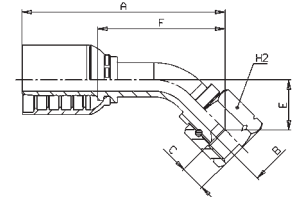

OPS TYPE

JIC STANDARD CONNECTIONS

OPS22742

45° JIC FEMALE 37° CONE SEAT - SAE J516/J514
(THRUST-WIRE NUT)

OPS22743

45° JIC FEMALE 37° CONE SEAT - SAE J516/J514
(SLIP-ON NUT)

PART. REF.	HOSE BORE			THREAD	DIMENSIONS inch					
	DN	inch	Size		B	A	C	E	F	H ₂
OPS22742-06-06	10	3/8"	- 06	9/16" - 18	0.28	2.81	0.38	0.65	1.65	0.75
OPS22742-08-08	12	1/2"	- 08	3/4" - 16	0.37	3.27	0.42	0.79	2.05	0.87
OPS22743-08-10	12	1/2"	- 08	7/8" - 14	0.37	3.17	0.50	0.67	1.95	1.06
OPS22742-10-10	16	5/8"	- 10	7/8" - 14	0.49	3.79	0.50	1.01	2.44	1.06
OPS22742-12-12	19	3/4"	- 12	1.1/16" - 12	0.55	4.40	0.56	0.88	2.32	1.25
OPS22742-16-16	25	1"	- 16	1.5/16" - 12	0.75	5.00	0.60	1.02	2.68	1.62
OPS22742-20-20	31	1.1/4"	- 20	1.5/8" - 12	0.97	6.94	0.64	1.63	4.35	1.97
OPS22742-24-24	38	1.1/2"	- 24	1.7/8" - 12	1.19	7.85	0.73	2.15	5.18	2.36