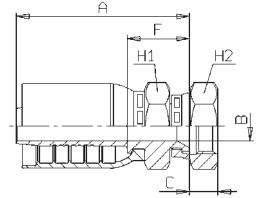

### OPS23811

JIS BSP FEMALE 60° CONE SEAT JIS B 8363 (CRIMPED-BACK NUT)

PART. REF.	HOSE BORE			THREAD	DIMENSIONS inch					
	DN	inch	Size		B	A	C	F	H <sub>1</sub>	H <sub>2</sub>
OPS23811-12-12	19	3/4"	- 12	3/4" - 14	0.55	3.28	0.53	1.19	1.42	1.42