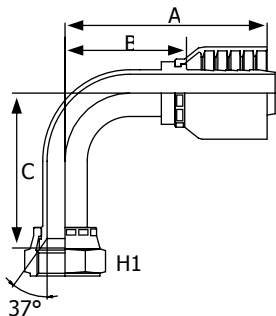

HOSE CONNECTORS - ONE PIECE - FOUR WIRE

FEMALE J.I.C. - 90° LONG DROP ELBOW

71FJ90L

Part N°	Hose Bore			Thread	Dimensions			
	Size	Inch	DN		A	B	C	H1
71FJ90L-06-06	6	3/8"	10	9/16"-18	58	32	55	1 1/16
71FJ90L-08-08	8	1/2"	12	3/4"-16	68	38	62	7/8
71FJ90L-12-12	12	3/4"	20	1 1/16"-12	92	49	95	1 1/4
71FJ90L-16-16	16	1"	25	1 5/16"-12	99	59	110	1 1/2

MALE PIPE (NPTF)

71MP

Part N°	Hose Bore			Thread	Dimensions		
	Size	Inch	DN		A	B	H1
71MP-12-12	12	3/4"	20	3/4"-14	78	42	1 1/16
71MP-16-16	16	1"	25	1"-11.5	91	51	1 3/8

ORFS FEMALE

71FRS

Part N°	Hose Bore			Thread	Dimensions			
	Size	Inch	DN		A	B	H1	H2
71FRS-06-06	6	3/8"	10	11/16"-16	58	35	11/16	13/16
71FRS-08-08	8	1/2"	12	13/16"-16	67	36	13/16	15/16
71FRS-12-12	12	3/4"	20	1 3/16"-12	84	52	1 1/8	1 3/8
71FRS-16-16	16	1"	25	1 7/16"-12	97	57	1 5/16	1 5/8
71FRS-20-20	20	1 1/4"	32	1 11/16"-12	101	58	1 3/4	1 7/8