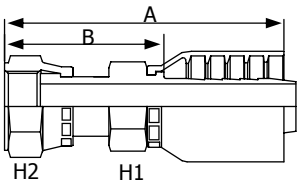

HOSE CONNECTORS - ONE PIECE - FOUR WIRE

FEMALE J.I.C. - 90° LONG DROP ELBOW

71FJ90L

Part N°	Hose Bore			Thread	Dimensions			
	Size	Inch	DN		A	B	C	H1
71FJ90L-06-06	6	3/8"	10	9/16"-18	58	32	55	1 1/16
71FJ90L-08-08	8	1/2"	12	3/4"-16	68	38	62	7/8
71FJ90L-12-12	12	3/4"	20	1 1/16"-12	92	49	95	1 1/4
71FJ90L-16-16	16	1"	25	1 5/16"-12	99	59	110	1 1/2

MALE PIPE (NPTF)

71MP

Part N°	Hose Bore			Thread	Dimensions		
	Size	Inch	DN		A	B	H1
71MP-12-12	12	3/4"	20	3/4"-14	78	42	1 1/16
71MP-16-16	16	1"	25	1"-11.5	91	51	1 3/8

ORFS FEMALE

71FRS

Part N°	Hose Bore			Thread	Dimensions			
	Size	Inch	DN		A	B	H1	H2
71FRS-06-06	6	3/8"	10	11/16"-16	58	35	11/16	13/16
71FRS-08-08	8	1/2"	12	13/16"-16	67	36	13/16	15/16
71FRS-12-12	12	3/4"	20	1 3/16"-12	84	52	1 1/8	1 3/8
71FRS-16-16	16	1"	25	1 7/16"-12	97	57	1 5/16	1 5/8
71FRS-20-20	20	1 1/4"	32	1 11/16"-12	101	58	1 3/4	1 7/8