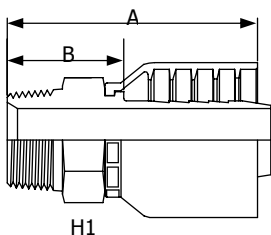

HOSE CONNECTORS - ONE PIECE - FOUR WIRE

FEMALE J.I.C. - 90° LONG DROP ELBOW

71FJ90L

Part N°	Hose Bore			Thread	Dimensions			
	Size	Inch	DN		A	B	C	H1
71FJ90L-06-06	6	3/8"	10	9/16"-18	58	32	55	1 1/16
71FJ90L-08-08	8	1/2"	12	3/4"-16	68	38	62	7/8
71FJ90L-12-12	12	3/4"	20	1 1/16"-12	92	49	95	1 1/4
71FJ90L-16-16	16	1"	25	1 5/16"-12	99	59	110	1 1/2

MALE PIPE (NPTF)

71MP

Part N°	Hose Bore			Thread	Dimensions		
	Size	Inch	DN		A	B	H1
71MP-12-12	12	3/4"	20	3/4"-14	78	42	1 1/16
71MP-16-16	16	1"	25	1"-11.5	91	51	1 3/8

ORFS FEMALE

71FRS

Part N°	Hose Bore			Thread	Dimensions			
	Size	Inch	DN		A	B	H1	H2
71FRS-06-06	6	3/8"	10	11/16"-16	58	35	11/16	13/16
71FRS-08-08	8	1/2"	12	13/16"-16	67	36	13/16	15/16
71FRS-12-12	12	3/4"	20	1 3/16"-12	84	52	1 1/8	1 3/8
71FRS-16-16	16	1"	25	1 7/16"-12	97	57	1 5/16	1 5/8
71FRS-20-20	20	1 1/4"	32	1 11/16"-12	101	58	1 3/4	1 7/8