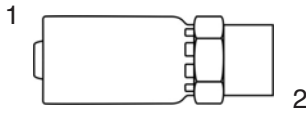

931 Series Crimp Fittings

**Hose x MNPT
Crimp Fitting**

PART NUMBER	HOSE (1)	MNPT (2)
931100402	1/4	1/8
931100404	1/4	1/4
931100406	1/4	3/8
931100408	1/4	1/2
931100604	3/8	1/4
931100606	3/8	3/8
931100608	3/8	1/2
931100806	1/2	3/8
931100808	1/2	1/2
931100812	1/2	3/4
931101008	5/8	1/2
931101012	5/8	3/4
931101208	3/4	1/2
931101212	3/4	3/4
931101612	1"	3/4
931101616	1"	1"
931102020	1-1/4	1-1/4

**Hose x MNPT SW 90 DEG
Elbow Crimp Fitting**

PART NUMBER	HOSE (1)	MNPT (2)
931130404	1/4	1/4
931130606	3/8	3/8
931130608	3/8	1/2
931130808	1/2	1/2

**Hose x FNPT Rigid
Crimp Fitting**

PART NUMBER	HOSE (1)	FNPT (2)
931150404	1/4	1/4
931150606	3/8	3/8
931150808	1/2	1/2
931151212	3/4	3/4

**Hose x FNPT SW
Crimp Fitting**

PART NUMBER	HOSE (1)	FNPT SW (2)
931160404	1/4	1/4
931160606	3/8	3/8
931160808	1/2	1/2
931161212	3/4	3/4
931161616	1"	1"

**Hose x MNPT SW
Crimp Fitting**

PART NUMBER	HOSE (1)	MNPT SW (2)
931110402	1/4	1/8
931110404	1/4	1/4
931110604	3/8	1/4
931110606	3/8	3/8
931110608	3/8	1/2
931110808	1/2	1/2
931111212	3/4	3/4
931111616	1"	1"