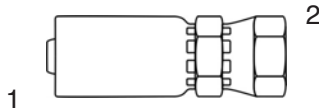

931 Series Crimp Fittings

**Hose x MNPT
Crimp Fitting**

PART NUMBER	HOSE (1)	MNPT (2)
931100402	1/4	1/8
931100404	1/4	1/4
931100406	1/4	3/8
931100408	1/4	1/2
931100604	3/8	1/4
931100606	3/8	3/8
931100608	3/8	1/2
931100806	1/2	3/8
931100808	1/2	1/2
931100812	1/2	3/4
931101008	5/8	1/2
931101012	5/8	3/4
931101208	3/4	1/2
931101212	3/4	3/4
931101612	1"	3/4
931101616	1"	1"
931102020	1-1/4	1-1/4

**Hose x MNPT SW 90 DEG
Elbow Crimp Fitting**

PART NUMBER	HOSE (1)	MNPT (2)
931130404	1/4	1/4
931130606	3/8	3/8
931130608	3/8	1/2
931130808	1/2	1/2

**Hose x FNPT Rigid
Crimp Fitting**

PART NUMBER	HOSE (1)	FNPT (2)
931150404	1/4	1/4
931150606	3/8	3/8
931150808	1/2	1/2
931151212	3/4	3/4

**Hose x FNPT SW
Crimp Fitting**

PART NUMBER	HOSE (1)	FNPT SW (2)
931160404	1/4	1/4
931160606	3/8	3/8
931160808	1/2	1/2
931161212	3/4	3/4
931161616	1"	1"

**Hose x MNPT SW
Crimp Fitting**

PART NUMBER	HOSE (1)	MNPT SW (2)
931110402	1/4	1/8
931110404	1/4	1/4
931110604	3/8	1/4
931110606	3/8	3/8
931110608	3/8	1/2
931110808	1/2	1/2
931111212	3/4	3/4
931111616	1"	1"