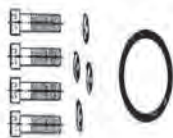

Flange Product

**SAE O-Ring Block Flange
Code 61 (Block Only)**

PART NUMBER	SIZE
BF61-8-8ORB	1/2
BF61-12-12ORB	3/4
BF61-16-16ORB	1"
BF61-20-20ORB	1-1/4
BF61-24-24ORB	1-1/2
BF61-32-32ORB	2"

**SAE O-Ring Block Flange
Code 62 (Block Only)**

PART NUMBER	SIZE
BF62-8-8ORB	1/2
BF62-12-12ORB	3/4
BF62-16-16ORB	1"
BF62-20-20ORB	1-1/4
BF62-24-24ORB	1-1/2
BF62-32-32ORB	2"

**Flat Socket Weld Pipe
Companion Flange
Code 61**

PART NUMBER	SIZE
CF61-8-8SWP	1/2
CF61-12-12SWP	3/4
CF61-16-16SWP	1"
CF61-20-20SWP	1-1/4
CF61-24-24SWP	1-1/2
CF61-32-32SWP	2"
CF61-40-40SWP	2-1/2
CF61-48-48SWP	3"

**SAE O-Ring Block Flange Kit
Code 61**

PART NUMBER	SIZE
BFK61-8-8ORB	1/2
BFK61-12-12ORB	3/4
BFK61-16-16ORB	1"
BFK61-20-20ORB	1-1/4
BFK61-24-24ORB	1-1/2
BFK61-32-32ORB	2"

**SAE O-Ring Block Flange Kit
Code 62 (Block Only)**