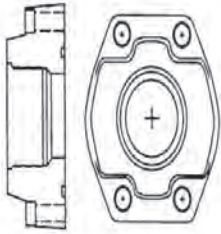

Flange Product

**SAE O-Ring Block Flange
Code 61 (Block Only)**

PART NUMBER	SIZE
BF61-8-8ORB	1/2
BF61-12-12ORB	3/4
BF61-16-16ORB	1"
BF61-20-20ORB	1-1/4
BF61-24-24ORB	1-1/2
BF61-32-32ORB	2"

**SAE O-Ring Block Flange
Code 62 (Block Only)**

PART NUMBER	SIZE
BF62-8-8ORB	1/2
BF62-12-12ORB	3/4
BF62-16-16ORB	1"
BF62-20-20ORB	1-1/4
BF62-24-24ORB	1-1/2
BF62-32-32ORB	2"

**Flat Socket Weld Pipe
Companion Flange
Code 61**

PART NUMBER	SIZE
CF61-8-8SWP	1/2
CF61-12-12SWP	3/4
CF61-16-16SWP	1"
CF61-20-20SWP	1-1/4
CF61-24-24SWP	1-1/2
CF61-32-32SWP	2"
CF61-40-40SWP	2-1/2
CF61-48-48SWP	3"

**SAE O-Ring Block Flange Kit
Code 61**

PART NUMBER	SIZE
BFK61-8-8ORB	1/2
BFK61-12-12ORB	3/4
BFK61-16-16ORB	1"
BFK61-20-20ORB	1-1/4
BFK61-24-24ORB	1-1/2
BFK61-32-32ORB	2"

**SAE O-Ring Block Flange Kit
Code 62 (Block Only)**

PART NUMBER	SIZE
BFK62-8-8ORB	1/2
BFK62-12-12ORB	3/4
BFK62-16-16ORB	1"
BFK62-20-20ORB	1-1/4
BFK62-24-24ORB	1-1/2
BFK62-32-32ORB	2"