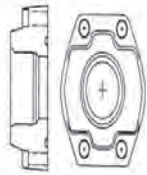

Flange Product

**SAE O-Ring Block Flange
Code 61 (Block Only)**

PART NUMBER	SIZE
BF61-8-8ORB	1/2
BF61-12-12ORB	3/4
BF61-16-16ORB	1"
BF61-20-20ORB	1-1/4
BF61-24-24ORB	1-1/2
BF61-32-32ORB	2"

**SAE O-Ring Block Flange
Code 62 (Block Only)**

PART NUMBER	SIZE
BF62-8-8ORB	1/2
BF62-12-12ORB	3/4
BF62-16-16ORB	1"
BF62-20-20ORB	1-1/4
BF62-24-24ORB	1-1/2
BF62-32-32ORB	2"

**Flat Socket Weld Pipe
Companion Flange
Code 61**

PART NUMBER	SIZE
CF61-8-8SWP	1/2
CF61-12-12SWP	3/4
CF61-16-16SWP	1"
CF61-20-20SWP	1-1/4
CF61-24-24SWP	1-1/2
CF61-32-32SWP	2"
CF61-40-40SWP	2-1/2
CF61-48-48SWP	3"

**SAE O-Ring Block Flange Kit
Code 61**

PART NUMBER	SIZE
BFK61-8-8ORB	1/2
BFK61-12-12ORB	3/4
BFK61-16-16ORB	1"
BFK61-20-20ORB	1-1/4
BFK61-24-24ORB	1-1/2
BFK61-32-32ORB	2"

**SAE O-Ring Block Flange Kit
Code 62 (Block Only)**