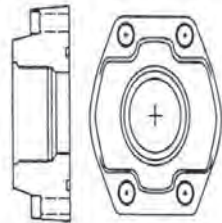

Flange Product

**SAE O-Ring Block Flange
Code 61 (Block Only)**

PART NUMBER	SIZE
BF61-8-8ORB	1/2
BF61-12-12ORB	3/4
BF61-16-16ORB	1"
BF61-20-20ORB	1-1/4
BF61-24-24ORB	1-1/2
BF61-32-32ORB	2"

**SAE O-Ring Block Flange
Code 62 (Block Only)**

PART NUMBER	SIZE
BF62-8-8ORB	1/2
BF62-12-12ORB	3/4
BF62-16-16ORB	1"
BF62-20-20ORB	1-1/4
BF62-24-24ORB	1-1/2
BF62-32-32ORB	2"

**Flat Socket Weld Pipe
Companion Flange
Code 61**

PART NUMBER	SIZE
CF61-8-8SWP	1/2
CF61-12-12SWP	3/4
CF61-16-16SWP	1"
CF61-20-20SWP	1-1/4
CF61-24-24SWP	1-1/2
CF61-32-32SWP	2"
CF61-40-40SWP	2-1/2
CF61-48-48SWP	3"

**SAE O-Ring Block Flange Kit
Code 61**

PART NUMBER	SIZE
BFK61-8-8ORB	1/2
BFK61-12-12ORB	3/4
BFK61-16-16ORB	1"
BFK61-20-20ORB	1-1/4
BFK61-24-24ORB	1-1/2
BFK61-32-32ORB	2"

**SAE O-Ring Block Flange Kit
Code 62 (Block Only)**

PART NUMBER	SIZE
BFK62-8-8ORB	1/2
BFK62-12-12ORB	3/4
BFK62-16-16ORB	1"
BFK62-20-20ORB	1-1/4
BFK62-24-24ORB	1-1/2
BFK62-32-32ORB	2"