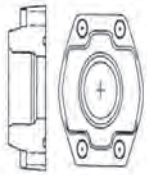

Flange Product

**SAE O-Ring Block Flange
Code 61 (Block Only)**

PART NUMBER	SIZE
BF61-8-8ORB	1/2
BF61-12-12ORB	3/4
BF61-16-16ORB	1"
BF61-20-20ORB	1-1/4
BF61-24-24ORB	1-1/2
BF61-32-32ORB	2"

**SAE O-Ring Block Flange
Code 62 (Block Only)**

PART NUMBER	SIZE
BF62-8-8ORB	1/2
BF62-12-12ORB	3/4
BF62-16-16ORB	1"
BF62-20-20ORB	1-1/4
BF62-24-24ORB	1-1/2
BF62-32-32ORB	2"

**Flat Socket Weld Pipe
Companion Flange
Code 61**

PART NUMBER	SIZE
CF61-8-8SWP	1/2
CF61-12-12SWP	3/4
CF61-16-16SWP	1"
CF61-20-20SWP	1-1/4
CF61-24-24SWP	1-1/2
CF61-32-32SWP	2"
CF61-40-40SWP	2-1/2
CF61-48-48SWP	3"

**SAE O-Ring Block Flange Kit
Code 61**

PART NUMBER	SIZE
BFK61-8-8ORB	1/2
BFK61-12-12ORB	3/4
BFK61-16-16ORB	1"
BFK61-20-20ORB	1-1/4
BFK61-24-24ORB	1-1/2
BFK61-32-32ORB	2"

**SAE O-Ring Block Flange Kit
Code 62 (Block Only)**