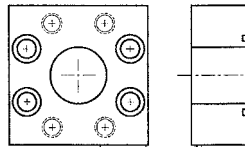

**Reducing Block Flange
Code 62**

PART NUMBER	SIZE	SIZE
RBF62-12-8	3/4	1/2
RBF62-16-12	1"	3/4
RBF62-20-12	1-1/4	3/4
RBF62-20-16	1-1/4	1"
RBF62-24-16	1-1/2	1"
RBF62-24-20	1-1/2	1-1/4
RBF62-32-20	2"	1-1/4
RBF62-32-24	2"	1-1/2