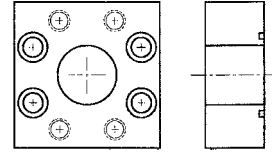

Flange Product

**Connector Plate
Code 61**

PART NUMBER	SIZE
CP61-8	1/2
CP61-12	3/4
CP61-16	1"
CP61-20	1-1/4
CP61-24	1-1/2
CP61-32	2"
CP61-40	2-1/2
CP61-48	3"

**Reducing Block Flange
Code 61**

PART NUMBER	SIZE	SIZE
RBF61-12-8	3/4	1/2
RBF61-16-12	1"	3/4
RBF61-20-12	1-1/4	3/4
RBF61-20-16	1-1/4	1"
RBF61-24-16	1-1/2	1"
RBF61-24-20	1-1/2	1-1/4
RBF61-32-20	2"	1-1/4
RBF61-32-24	2"	1-1/2
RBF61-40-24	2-1/2	1-1/2
RBF61-48-32	3"	2"
RBF61-48-40	3"	2-1/2

**Transition Block Flange
Code 61**

PART NUMBER	SIZE	SIZE
TBF61/62-12-12	3/4	3/4
TBF61/62-16-16	1"	1"
TBF61/62-20-20	1-1/4	1-1/4
TBF61/62-24-24	1-1/2	1-1/2
TBF61/62-32-32	2"	2"

**Connector Plate
Code 62**