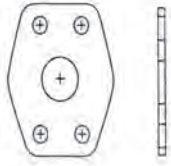

Flange Product

**Connector Plate
Code 61**

PART NUMBER	SIZE
CP61-8	1/2
CP61-12	3/4
CP61-16	1"
CP61-20	1-1/4
CP61-24	1-1/2
CP61-32	2"
CP61-40	2-1/2
CP61-48	3"

**Reducing Block Flange
Code 61**

PART NUMBER	SIZE	SIZE
RBF61-12-8	3/4	1/2
RBF61-16-12	1"	3/4
RBF61-20-12	1-1/4	3/4
RBF61-20-16	1-1/4	1"
RBF61-24-16	1-1/2	1"
RBF61-24-20	1-1/2	1-1/4
RBF61-32-20	2"	1-1/4
RBF61-32-24	2"	1-1/2
RBF61-40-24	2-1/2	1-1/2
RBF61-48-32	3"	2"
RBF61-48-40	3"	2-1/2

**Transition Block Flange
Code 61**

PART NUMBER	SIZE	SIZE
TBF61/62-12-12	3/4	3/4
TBF61/62-16-16	1"	1"
TBF61/62-20-20	1-1/4	1-1/4
TBF61/62-24-24	1-1/2	1-1/2
TBF61/62-32-32	2"	2"

**Connector Plate
Code 62**

PART NUMBER	SIZE
CP62-12	3/4
CP62-16	1"
CP62-20	1-1/4

**Reducing Block Flange
Code 62**

PART NUMBER	SIZE	SIZE
RBF62-12-8	3/4	1/2
RBF62-16-12	1"	3/4
RBF62-20-12	1-1/4	3/4
RBF62-20-16	1-1/4	1"
RBF62-24-16	1-1/2	1"
RBF62-24-20	1-1/2	1-1/4
RBF62-32-20	2"	1-1/4
RBF62-32-24	2"	1-1/2