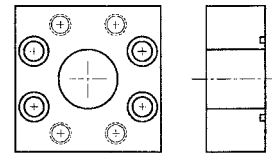

Flange Product

**Connector Plate
Code 61**

PART NUMBER	SIZE
CP61-8	1/2
CP61-12	3/4
CP61-16	1"
CP61-20	1-1/4
CP61-24	1-1/2
CP61-32	2"
CP61-40	2-1/2
CP61-48	3"

**Reducing Block Flange
Code 61**

PART NUMBER	SIZE	SIZE
RBF61-12-8	3/4	1/2
RBF61-16-12	1"	3/4
RBF61-20-12	1-1/4	3/4
RBF61-20-16	1-1/4	1"
RBF61-24-16	1-1/2	1"
RBF61-24-20	1-1/2	1-1/4
RBF61-32-20	2"	1-1/4
RBF61-32-24	2"	1-1/2
RBF61-40-24	2-1/2	1-1/2
RBF61-48-32	3"	2"
RBF61-48-40	3"	2-1/2

**Transition Block Flange
Code 61**

PART NUMBER	SIZE	SIZE
TBF61/62-12-12	3/4	3/4
TBF61/62-16-16	1"	1"
TBF61/62-20-20	1-1/4	1-1/4
TBF61/62-24-24	1-1/2	1-1/2
TBF61/62-32-32	2"	2"

**Connector Plate
Code 62**

PART NUMBER	SIZE
CP62-12	3/4
CP62-16	1"
CP62-20	1-1/4

**Reducing Block Flange
Code 62**

PART NUMBER	SIZE	SIZE
RBF62-12-8	3/4	1/2
RBF62-16-12	1"	3/4
RBF62-20-12	1-1/4	3/4
RBF62-20-16	1-1/4	1"
RBF62-24-16	1-1/2	1"
RBF62-24-20	1-1/2	1-1/4
RBF62-32-20	2"	1-1/4
RBF62-32-24	2"	1-1/2