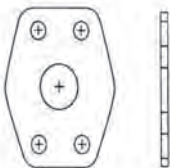

Flange Product

**Connector Plate
Code 61**

PART NUMBER	SIZE
CP61-8	1/2
CP61-12	3/4
CP61-16	1"
CP61-20	1-1/4
CP61-24	1-1/2
CP61-32	2"
CP61-40	2-1/2
CP61-48	3"

**Reducing Block Flange
Code 61**

PART NUMBER	SIZE	SIZE
RBF61-12-8	3/4	1/2
RBF61-16-12	1"	3/4
RBF61-20-12	1-1/4	3/4
RBF61-20-16	1-1/4	1"
RBF61-24-16	1-1/2	1"
RBF61-24-20	1-1/2	1-1/4
RBF61-32-20	2"	1-1/4
RBF61-32-24	2"	1-1/2
RBF61-40-24	2-1/2	1-1/2
RBF61-48-32	3"	2"
RBF61-48-40	3"	2-1/2

**Transition Block Flange
Code 61**

PART NUMBER	SIZE	SIZE
TBF61/62-12-12	3/4	3/4
TBF61/62-16-16	1"	1"
TBF61/62-20-20	1-1/4	1-1/4
TBF61/62-24-24	1-1/2	1-1/2
TBF61/62-32-32	2"	2"

**Connector Plate
Code 62**

PART NUMBER	SIZE
CP62-12	3/4
CP62-16	1"
CP62-20	1-1/4

**Reducing Block Flange
Code 62**

PART NUMBER	SIZE	SIZE
RBF62-12-8	3/4	1/2
RBF62-16-12	1"	3/4
RBF62-20-12	1-1/4	3/4
RBF62-20-16	1-1/4	1"
RBF62-24-16	1-1/2	1"
RBF62-24-20	1-1/2	1-1/4
RBF62-32-20	2"	1-1/4
RBF62-32-24	2"	1-1/2