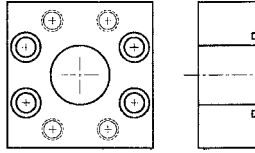

Flange Product

**Connector Plate
Code 61**

PART NUMBER	SIZE
CP61-8	1/2
CP61-12	3/4
CP61-16	1"
CP61-20	1-1/4
CP61-24	1-1/2
CP61-32	2"
CP61-40	2-1/2
CP61-48	3"

**Reducing Block Flange
Code 61**

PART NUMBER	SIZE	SIZE
RBF61-12-8	3/4	1/2
RBF61-16-12	1"	3/4
RBF61-20-12	1-1/4	3/4
RBF61-20-16	1-1/4	1"
RBF61-24-16	1-1/2	1"
RBF61-24-20	1-1/2	1-1/4
RBF61-32-20	2"	1-1/4
RBF61-32-24	2"	1-1/2
RBF61-40-24	2-1/2	1-1/2
RBF61-48-32	3"	2"
RBF61-48-40	3"	2-1/2

**Transition Block Flange
Code 61**

PART NUMBER	SIZE	SIZE
TBF61/62-12-12	3/4	3/4
TBF61/62-16-16	1"	1"
TBF61/62-20-20	1-1/4	1-1/4
TBF61/62-24-24	1-1/2	1-1/2
TBF61/62-32-32	2"	2"

**Connector Plate
Code 62**