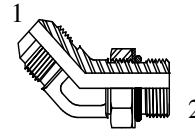

Metric Fittings

**Metric Countersunk
Sealed Plug C/W Seal**

PART NUMBER	SIZE (MM)
M6409-M10 X 1.0	10
M6409-M12 X 1.5	12
M6409-M14 X 1.5	14
M6409-M16 X 1.5	16
M6409-M18 X 1.5	18
M6409-M20 X 1.5	20
M6409-M22 X 1.5	22
M6409-M27 X 2	27
M6409-M33 X 2	33
M6409-M48 X 2	48

PART NUMBER	MJIC (1)	MALE METRIC (2)
M6801-10-M18x1.5	5/8	18MM
M6801-10-M20x1.5	5/8	20MM
M6801-10-M22x1.5	5/8	22MM
M6801-12-M22x1.5	3/4	22MM
M6801-12-M27x2	3/4	27MM
M6801-16-M27x2	1"	27MM
M6801-16-M33x2	1"	33MM
M6801-20-M42x2	1-1/4	42MM
M6801-24-M48x2	1-1/2	48MM

**Male JIC x Male Metric
45 Deg Elbow**

PART NUMBER	MJIC (1)	MALE METRIC (2)
M6802-4-M10x1	1/4	10MM
M6802-4-M12x1.5	1/4	12MM
M6802-6-M14x1.5	3/8	14MM
M6802-6-M16x1.5	3/8	16MM
M6802-8-M16x1.5	1/2	16MM
M6802-8-M18x1.5	1/2	18MM
M6802-10-M18x1.5	5/8	18MM
M6802-10-M20x1.5	5/8	20MM
M6802-10-M22x1.5	5/8	22MM
M6802-12-M22x1.5	3/4	22MM
M6802-12-M27x2	3/4	27MM
M6802-16-M27x2	1"	27MM
M6802-16-M33x2	1"	33MM
M6802-20-M42x2	1-1/4	42MM
M6802-24-M48x2	1-1/2	48MM

**Male JIC x Male Metric
90 Deg Elbow**

PART NUMBER	MJIC (1)	MALE METRIC (2)
M6801-4-M10x1	1/4	10MM
M6801-4-M12x1.5	1/4	12MM
M6801-6-M14x1.5	3/8	14MM
M6801-6-M16x1.5	3/8	16MM
M6801-8-M16x1.5	1/2	16MM
M6801-8-M18x1.5	1/2	18MM
M6801-10-M18x1.5	5/8	18MM