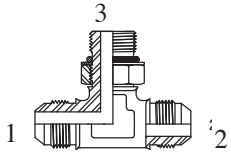

Metric/BSPP Fittings

Male JIC x Male Metric Adjustable Branch Tee

PART NUMBER	MJIC (1) (2)	MALE METRIC (3)
M6803-4-4-M10x1	1/4	10MM
M6803-4-4-M12x1.5	1/4	12MM
M6803-6-6-M14x1.5	3/8	14MM
M6803-6-6-M16x1.5	3/8	16MM
M6803-8-8-M16x1.5	1/2	16MM
M6803-8-8-M18x1.5	1/2	18MM
M6803-10-10-M20x1.5	5/8	20MM
M6803-10-10-M22x1.5	5/8	22MM
M6803-12-12-M27x2	3/4	27MM
M6803-16-16-M33x2	1"	33MM
M6803-20-20-M42x2	1-1/4	42MM
M6803-24-24-M48x2	1-1/2	48MM

BSPP Swivel Cap

PART NUMBER	SIZE BSPP
MBP304-C-2	1/8
MBP304-C-4	1/4
MBP304-C-6	3/8
MBP304-C-8	1/2
MBP304-C-10	5/8
MBP304-C-12	3/4
MBP304-C-16	1"
MBP304-C-20	1-1/4
MBP304-C-24	1-1/2
MBP304-C-32	2"

BSPP Hex Nipple

PART NUMBER	MBSPP (1)	MBSPP (2)
MBP5404-2-2	1/8	1/8
MBP5404-4-2	1/4	1/8
MBP5404-4-4	1/4	1/4
MBP5404-6-2	3/8	1/8
MBP5404-6-4	3/8	1/4
MBP5404-6-6	3/8	3/8
MBP5404-8-2	1/2	1/8
MBP5404-8-4	1/2	1/4
MBP5404-8-6	1/2	3/8
MBP5404-8-8	1/2	1/2
MBP5404-10-4	5/8	1/4
MBP5404-10-6	5/8	3/8
MBP5404-10-8	5/8	1/2
MBP5404-10-10	5/8	5/8
MBP5404-12-4	3/4	1/4

Male JIC x Male Metric Adjustable Run Tee

PART NUMBER	MJIC (1) (3)	MALE METRIC (2)
M6804-4-4-M10x1	1/4	10MM
M6804-4-4-M12x1.5	1/4	12MM
M6804-6-6-M14x1.5	3/8	14MM
M6804-6-6-M16x1.5	3/8	16MM
M6804-8-8-M16x1.5	1/2	16MM
M6804-8-8-M18x1.5	1/2	18MM
M6804-10-10-M20x1.5	5/8	20MM
M6804-10-10-M22x1.5	5/8	22MM
M6804-12-12-M27x2	3/4	27MM
M6804-16-16-M33x2	1"	33MM
M6804-20-20-M42x2	1-1/4	42MM
M6804-24-24-M48x2	1-1/2	48MM