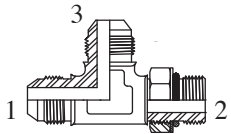

Metric/BSPP Fittings

Male JIC x Male Metric Adjustable Branch Tee

PART NUMBER	MJIC (1) (2)	MALE METRIC (3)
M6803-4-4-M10x1	1/4	10MM
M6803-4-4-M12x1.5	1/4	12MM
M6803-6-6-M14x1.5	3/8	14MM
M6803-6-6-M16x1.5	3/8	16MM
M6803-8-8-M16x1.5	1/2	16MM
M6803-8-8-M18x1.5	1/2	18MM
M6803-10-10-M20x1.5	5/8	20MM
M6803-10-10-M22x1.5	5/8	22MM
M6803-12-12-M27x2	3/4	27MM
M6803-16-16-M33x2	1"	33MM
M6803-20-20-M42x2	1-1/4	42MM
M6803-24-24-M48x2	1-1/2	48MM

BSPP Swivel Cap

PART NUMBER	SIZE BSPP
MBP304-C-2	1/8
MBP304-C-4	1/4
MBP304-C-6	3/8
MBP304-C-8	1/2
MBP304-C-10	5/8
MBP304-C-12	3/4
MBP304-C-16	1"
MBP304-C-20	1-1/4
MBP304-C-24	1-1/2
MBP304-C-32	2"

BSPP Hex Nipple

PART NUMBER	MBSPP (1)	MBSPP (2)
MBP5404-2-2	1/8	1/8
MBP5404-4-2	1/4	1/8
MBP5404-4-4	1/4	1/4
MBP5404-6-2	3/8	1/8
MBP5404-6-4	3/8	1/4
MBP5404-6-6	3/8	3/8
MBP5404-8-2	1/2	1/8
MBP5404-8-4	1/2	1/4
MBP5404-8-6	1/2	3/8
MBP5404-8-8	1/2	1/2
MBP5404-10-4	5/8	1/4
MBP5404-10-6	5/8	3/8
MBP5404-10-8	5/8	1/2
MBP5404-10-10	5/8	5/8
MBP5404-12-4	3/4	1/4

Male JIC x Male Metric Adjustable Run Tee

PART NUMBER	MJIC (1) (3)	MALE METRIC (2)
M6804-4-4-M10x1	1/4	10MM
M6804-4-4-M12x1.5	1/4	12MM
M6804-6-6-M14x1.5	3/8	14MM
M6804-6-6-M16x1.5	3/8	16MM
M6804-8-8-M16x1.5	1/2	16MM
M6804-8-8-M18x1.5	1/2	18MM
M6804-10-10-M20x1.5	5/8	20MM
M6804-10-10-M22x1.5	5/8	22MM
M6804-12-12-M27x2	3/4	27MM
M6804-16-16-M33x2	1"	33MM
M6804-20-20-M42x2	1-1/4	42MM
M6804-24-24-M48x2	1-1/2	48MM