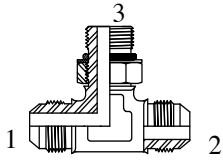

## BSPP Fittings

**Male JIC x Male BSPP  
Adjustable Branch Tee  
C/W Retaining Ring/O-Ring**

PART NUMBER	MJIC (1) (2)	MBSPP ADJ (3)
MBP6803-4-4-2	1/4	1/8
MBP6803-4-4-4	1/4	1/4
MBP6803-6-6-4	3/8	1/4
MBP6803-6-6-6	3/8	3/8
MBP6803-8-8-6	1/2	3/8
MBP6803-8-8-8	1/2	1/2
MBP6803-10-10-8	5/8	1/2
MBP6803-12-12-12	3/4	3/4
MBP6803-16-16-16	1"	1"
MBP6803-20-20-20	1-1/4	1-1/4
MBP6803-24-24-24	1-1/2	1-1/2

**Male JIC x Male BSPP  
Adjustable Run Tee  
C/W Retaining Ring/O-Ring**

PART NUMBER	MJIC (1) (3)	MBSPP ADJ (2)
MBP6804-4-4-2	1/4	1/8
MBP6804-4-4-4	1/4	1/4
MBP6804-4-4-6	1/4	3/8
MBP6804-6-6-4	3/8	1/4
MBP6804-6-6-6	3/8	3/8
MBP6804-8-8-6	1/2	3/8
MBP6804-8-8-8	1/2	1/2
MBP6804-10-10-8	5/8	1/2
MBP6804-12-12-12	3/4	3/4
MBP6804-16-16-16	1"	1"
MBP6804-20-20-20	1-1/4	1-1/4
MBP6804-24-24-24	1-1/2	1-1/2

**Male BSPP x Female BSPP  
Swivel 90 Deg Elbow**

PART NUMBER	MBSPP (1)	FBSPP SW (2)
MBP6511-2-2	1/8	1/8
MBP6511-4-4	1/4	1/4
MBP6511-6-6	3/8	3/8
MBP6511-8-8	1/2	1/2
MBP6511-12-12	3/4	3/4
MBP6511-16-16	1"	1"
MBP6511-20-20	1-1/4	1-1/4

**Male BSPP x Female BSPP  
Swivel Branch Tee**

PART NUMBER	MBSPP (1) (2)	FBSPP SW (3)
MBP6611-2-2-2	1/8	1/8
MBP6611-4-4-4	1/4	1/4
MBP6611-6-6-6	3/8	3/8
MBP6611-8-8-8	1/2	1/2
MBP6611-12-12-12	3/4	3/4
MBP6611-16-16-16	1"	1"
MBP6611-20-20-20	1-1/4	1-1/4