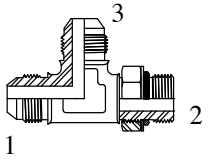

## BSPP Fittings

**Male JIC x Male BSPP  
Adjustable Branch Tee  
C/W Retaining Ring/O-Ring**

PART NUMBER	MJIC (1) (2)	MBSPP ADJ (3)
MBP6803-4-4-2	1/4	1/8
MBP6803-4-4-4	1/4	1/4
MBP6803-6-6-4	3/8	1/4
MBP6803-6-6-6	3/8	3/8
MBP6803-8-8-6	1/2	3/8
MBP6803-8-8-8	1/2	1/2
MBP6803-10-10-8	5/8	1/2
MBP6803-12-12-12	3/4	3/4
MBP6803-16-16-16	1"	1"
MBP6803-20-20-20	1-1/4	1-1/4
MBP6803-24-24-24	1-1/2	1-1/2

**Male JIC x Male BSPP  
Adjustable Run Tee  
C/W Retaining Ring/O-Ring**

PART NUMBER	MJIC (1) (3)	MBSPP ADJ (2)
MBP6804-4-4-2	1/4	1/8
MBP6804-4-4-4	1/4	1/4
MBP6804-4-4-6	1/4	3/8
MBP6804-6-6-4	3/8	1/4
MBP6804-6-6-6	3/8	3/8
MBP6804-8-8-6	1/2	3/8
MBP6804-8-8-8	1/2	1/2
MBP6804-10-10-8	5/8	1/2
MBP6804-12-12-12	3/4	3/4
MBP6804-16-16-16	1"	1"
MBP6804-20-20-20	1-1/4	1-1/4
MBP6804-24-24-24	1-1/2	1-1/2

**Male BSPP x Female BSPP  
Swivel 90 Deg Elbow**

PART NUMBER	MBSPP (1)	FBSPP SW (2)
MBP6511-2-2	1/8	1/8
MBP6511-4-4	1/4	1/4
MBP6511-6-6	3/8	3/8
MBP6511-8-8	1/2	1/2
MBP6511-12-12	3/4	3/4
MBP6511-16-16	1"	1"
MBP6511-20-20	1-1/4	1-1/4

**Male BSPP x Female BSPP  
Swivel Branch Tee**

PART NUMBER	MBSPP (1) (2)	FBSPP SW (3)
MBP6611-2-2-2	1/8	1/8
MBP6611-4-4-4	1/4	1/4
MBP6611-6-6-6	3/8	3/8
MBP6611-8-8-8	1/2	1/2
MBP6611-12-12-12	3/4	3/4
MBP6611-16-16-16	1"	1"
MBP6611-20-20-20	1-1/4	1-1/4