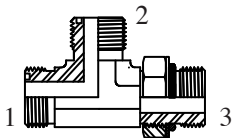

**BSPP Fittings**

**Male BSPP x Male BSPP Adjustable 90 Deg Elbow  
C/W Retaining Ring/O-Ring**

**Male BSPP x Male BSPP Adjustable 45Deg Elbow  
C/W Retaining Ring/O-Ring**

PART NUMBER	MBSPP (1)	MBSPP ADJ (2)
MBP6811-2-2	1/8	1/8
MBP6811-4-2	1/4	1/8
MBP6811-4-4	1/4	1/4
MBP6811-6-4	3/8	1/4
MBP6811-6-6	3/8	3/8
MBP6811-8-6	1/2	3/8
MBP6811-8-8	1/2	1/2
MBP6811-12-8	3/4	1/2
MBP6811-12-12	3/4	3/4
MBP6811-16-12	1"	3/4
MBP6811-16-16	1"	1"
MBP6811-20-16	1-1/4	1"
MBP6811-20-20	1-1/4	1-1/4
MBP6811-24-20	1-1/2	1-1/4
MBP6811-24-24	1-1/2	1-1/2
MBP6811-32-24	2"	1-1/2
MBP6811-32-32	2"	2"

PART NUMBER	MBSPP (1)	MBSPP ADJ (2)
MBP6822-2-2	1/8	1/8
MBP6822-4-4	1/4	1/4
MBP6822-6-4	3/8	1/4
MBP6822-6-6	3/8	3/8
MBP6822-8-6	1/2	3/8
MBP6822-8-8	1/2	1/2
MBP6822-12-12	3/4	3/4
MBP6822-16-16	1"	1"
MBP6822-20-20	1-1/4	1-1/4

**Male BSPP x Male BSPP Adjustable Branch Tee  
C/W Retaining Ring/O-Ring**

PART NUMBER	MBSPP (1) (2)	MBSPP ADJ (3)
MBP6833-2-2-2	1/8	1/8
MBP6833-4-4-4	1/4	1/4
MBP6833-6-6-6	3/8	3/8
MBP6833-8-8-8	1/2	1/2
MBP6833-12-12-12	3/4	3/4
MBP6833-16-16-16	1"	1"
MBP6833-20-20-20	1-1/4	1-1/4

**Male BSPP x Male BSPP Adjustable Run Tee  
C/W Retaining Ring/O-Ring**

PART NUMBER	MBSPP (1) (2)	MBSPP ADJ (3)
MBP6844-2-2-2	1/8	1/8
MBP6844-4-4-4	1/4	1/4
MBP6844-6-6-6	3/8	3/8
MBP6844-8-8-8	1/2	1/2
MBP6844-12-12-12	3/4	3/4
MBP6844-16-16-16	1"	1"
MBP6844-20-20-20	1-1/4	1-1/4