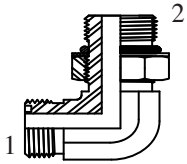

**BSPP Fittings**

**Male BSPP x Male BSPP Adjustable 90 Deg Elbow  
C/W Retaining Ring/O-Ring**

**Male BSPP x Male BSPP Adjustable 45Deg Elbow  
C/W Retaining Ring/O-Ring**

PART NUMBER	MBSPP (1)	MBSPP ADJ (2)
MBP6811-2-2	1/8	1/8
MBP6811-4-2	1/4	1/8
MBP6811-4-4	1/4	1/4
MBP6811-6-4	3/8	1/4
MBP6811-6-6	3/8	3/8
MBP6811-8-6	1/2	3/8
MBP6811-8-8	1/2	1/2
MBP6811-12-8	3/4	1/2
MBP6811-12-12	3/4	3/4
MBP6811-16-12	1"	3/4
MBP6811-16-16	1"	1"
MBP6811-20-16	1-1/4	1"
MBP6811-20-20	1-1/4	1-1/4
MBP6811-24-20	1-1/2	1-1/4
MBP6811-24-24	1-1/2	1-1/2
MBP6811-32-24	2"	1-1/2
MBP6811-32-32	2"	2"

PART NUMBER	MBSPP (1)	MBSPP ADJ (2)
MBP6822-2-2	1/8	1/8
MBP6822-4-4	1/4	1/4
MBP6822-6-4	3/8	1/4
MBP6822-6-6	3/8	3/8
MBP6822-8-6	1/2	3/8
MBP6822-8-8	1/2	1/2
MBP6822-12-12	3/4	3/4
MBP6822-16-16	1"	1"
MBP6822-20-20	1-1/4	1-1/4

**Male BSPP x Male BSPP Adjustable Branch Tee  
C/W Retaining Ring/O-Ring**

PART NUMBER	MBSPP (1) (2)	MBSPP ADJ (3)
MBP6833-2-2-2	1/8	1/8
MBP6833-4-4-4	1/4	1/4
MBP6833-6-6-6	3/8	3/8
MBP6833-8-8-8	1/2	1/2
MBP6833-12-12-12	3/4	3/4
MBP6833-16-16-16	1"	1"
MBP6833-20-20-20	1-1/4	1-1/4